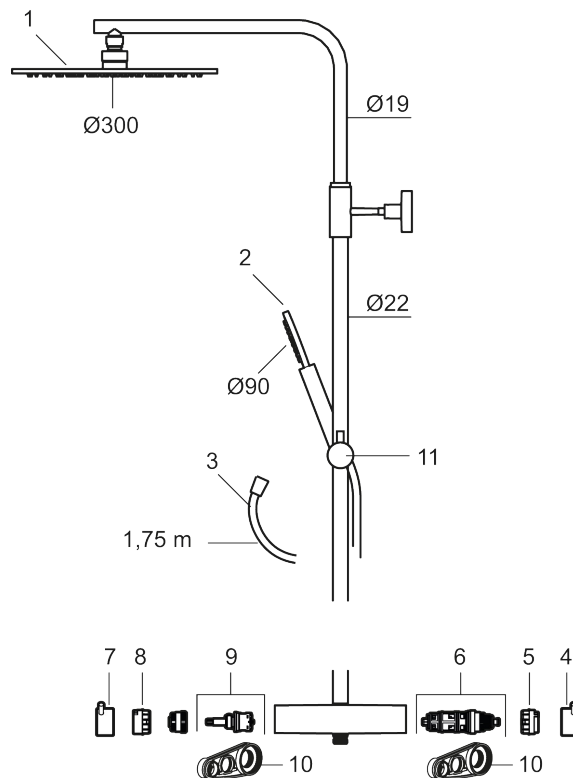

Article number: 271800.60

Sparepartlist

NO.	ART NO.	RSK	DESCRIPTION
1	130348	8237489	Shower head 300 mm, chrome
1	130348.12	8237490	Shower head 300 mm, matte black

NO.	ART NO.	RSK	DESCRIPTION
1	130348.22	8237491	Shower head 300 mm, matte white
1	130348.44	8237492	Shower head 300 mm, matte grey
1	130348.60	8237493	Shower head 300 mm, polished brass PVD
1	130348.62	8237494	Shower head 300 mm, brushed brass PVD
2	209575	8275496	Hand shower, chrome
2	209575.12	8275497	Hand shower, matte black
2	209575.22	8275498	Hand shower, matte white
2	209575.44	8275499	Hand shower, matte grey
2	209575.60	8275500	Hand shower, polished brass PVD
2	209575.62	8275501	Hand shower, brushed brass PVD
3	131170.AE	8251927	Shower hose in metal, 1750 mm, chrome
3	131170.12AE	8251999	Shower hose in metal, 1750 mm, matte black
3	131170.22AE	8252000	Shower hose in metal, 1750 mm, matte white
3	131170.44AE	8252001	Shower hose in metal, 1750 mm, matte grey
3	131170.60AE	8252002	Shower hose in metal, 1750 mm, polished brass PVD
3	131170.62AE	8252003	Shower hose in metal, 1750 mm, brushed brass PVD
4	409710.AE	8218902	Temperature handle, chrome
4	409710.12AE	8218903	Temperature handle, matte black
4	409710.22AE	8218904	Temperature handle, matte white
4	409710.44AE	8218905	Temperature handle, matte grey
4	409710.60AE	8218906	Temperature handle, polished brass PVD
4	409710.62AE	8218907	Temperature handle, brushed brass PVD
5	S600023	8439703	Stop ring
6	S600019	8439702	Thermostatic cartridge, complete, with service tool
7	409711.AE	8218901	Temperature handle, chrome
7	409711.12AE	8218908	Temperature handle, matte black
7	409711.22AE	8218909	Temperature handle, matte white
7	409711.44AE	8218910	Temperature handle, matte grey
7	409711.60AE	8218911	Temperature handle, polished brass PVD
7	409711.62AE	8218912	Temperature handle, brushed brass PVD
8	S600022	8439704	Stop ring, reversible
9	S600020	8441462	Ceramic headwork, with service tool (shower mixer)
9	S600269	8387232	Ceramic headwork, without tool (shower mixer)
10	891096.AE	8345921	Service tool
11	S600186	8239630	Slider, chrome
11	S600186.12	8239631	Slider, matte black