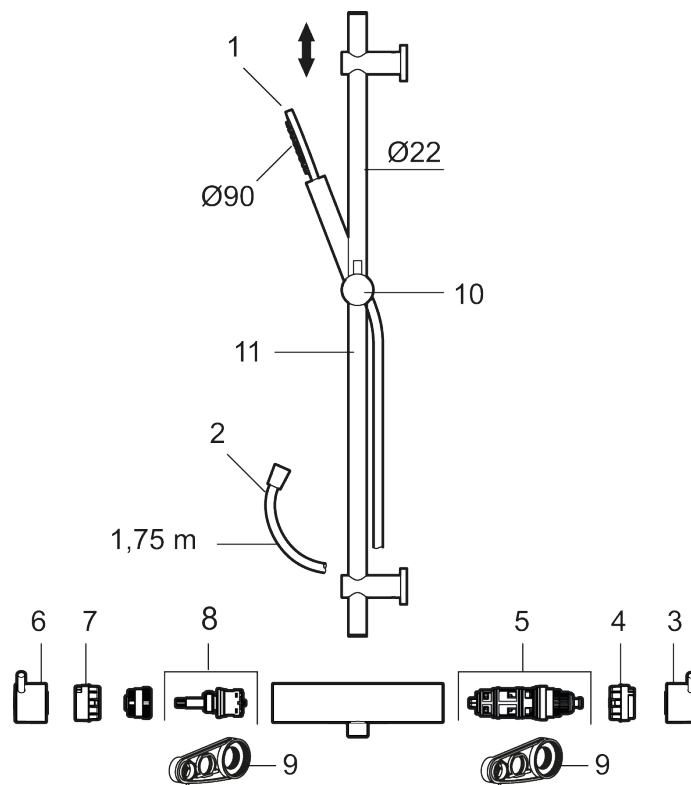

Article number: 271600.60

Description: Polished brass PVD, 160 c/c

Unique characteristics

Consist of:

MORA INXX II shower mixer:

- Pressure balanced thermostatic mixer
- Temperature handle with safety stop at 38°C
- With Eco-function
- Approved non-return valves, EN-Standard EN1717

MORA INXX II shower:

- Shower hose in metal, PVC- and BPA-free
- With adjustable wall brackets for usage of existing screw holes
- With Easy-Clean anti-limescale system
- Constant flow 7,5 l/min at 200–600 kPa

Article number: 271600.60

Sparepartlist

NO.	ART NO.	RSK	DESCRIPTION
1	209575	8275496	Hand shower, chrome
1	209575.12	8275497	Hand shower, matte black
1	209575.22	8275498	Hand shower, matte white
1	209575.44	8275499	Hand shower, matte grey
1	209575.60	8275500	Hand shower, polished brass PVD