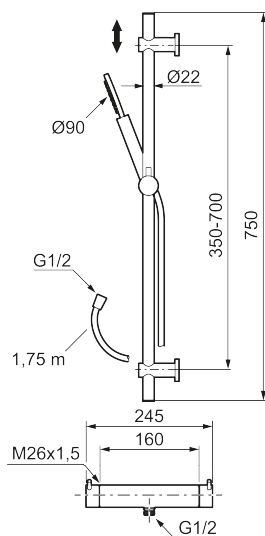

Article number: 271600.60

Description: Polished brass PVD, 160 c/c

Unique characteristics

Consist of:

MORA INXX II shower mixer:

- Pressure balanced thermostatic mixer
- Temperature handle with safety stop at 38°C
- With Eco-function
- Approved non-return valves, EN-Standard EN1717

MORA INXX II shower:

- Shower hose in metal, PVC- and BPA-free
- With adjustable wall brackets for usage of existing screw holes
- With Easy-Clean anti-limescale system
- Constant flow 7,5 l/min at 200–600 kPa

Article number: 271600.60

Sparepartlist

NO.	ART NO.	RSK	DESCRIPTION
1	209575	8275496	Hand shower, chrome
1	209575.12	8275497	Hand shower, matte black
1	209575.22	8275498	Hand shower, matte white
1	209575.44	8275499	Hand shower, matte grey
1	209575.60	8275500	Hand shower, polished brass PVD