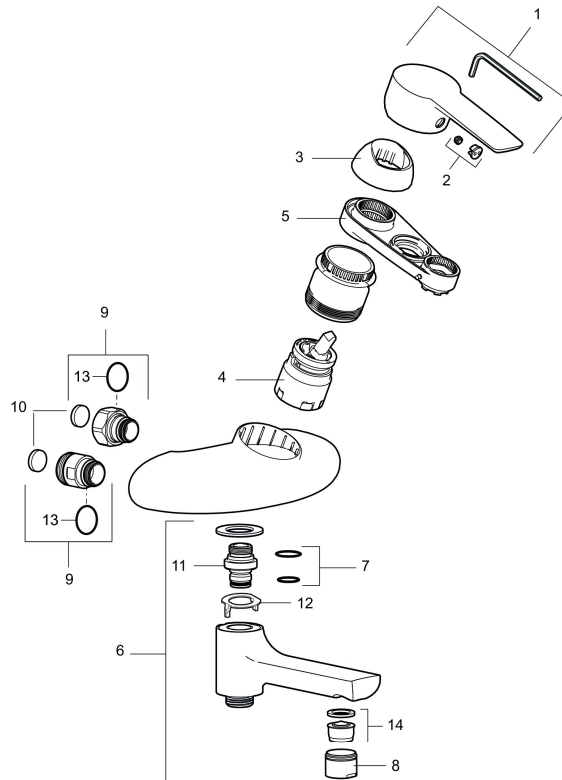

**Article number:** 250100.DB

**Description:** Chrome, 150 c/c, incl. s-connection (2x701001)

- Swivel spout with built-in diverter
- Soft closing with ceramic cartridge
- Adjustable flow control and temperature limiter
- Approved non-return valves, EN-Standard EN1717

# MORA CERA W5 bath mixer

A bathroom is a place for relaxation, pleasure and recharging your batteries. So fill it with enjoyment. Save energy effortlessly, protect against fluctuations in water temperature, take an extra long shower with a clear conscience. Mora Cera puts quality time in your bathroom in countless ways.

## Sparepartlist

NO.	ART NO.	RSK	DESCRIPTION
1	409600.AE	8345186	Lever, complete
2	409392.AE	8344866	Colour marking and mounting screw for lever
3	409410.AE	8591986	Cover nut
4	S600276	8387231	Ceramic cartridge, incl. service tool, 20 l/min
5	S600298	3870203	Service tool
6	409656	8344876	Swivel spout, for conversion of shower mixer to bath/shower mixer, chrome
7	209519.AE	8938340	O-ring, for swivel spout
8	131415.AE	8281512	Housing M24 utv., 15 mm, chrome
9	409360.AA	8187781	Inlet connector 150 c/c (left-handed thread), retail packed
9	409361.AE	8228492	Inlet connector 160 c/c
10	409359.AA	8345172	Filter kit for connecting links, retail packed

NO.	ART NO.	RSK	DESCRIPTION
11	409366.AE		Nipple M18x1 with o-ring for bath mixer
12	38521000	8295345	Stop ring
13	129131.AE	8295316	O-ring (18,1 x 1,6), 2 pcs
14	139783.AE	8281546	Aerator inlet, 20–24 l/min at 300 kPa