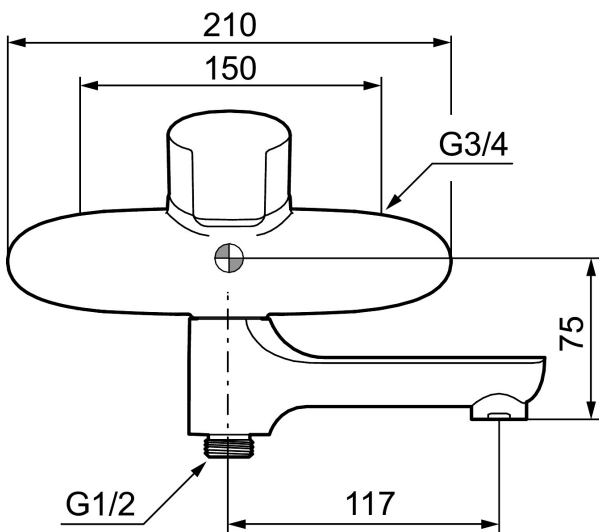

MORA CERA W5 bath mixer

A bathroom is a place for relaxation, pleasure and recharging your batteries. So fill it with enjoyment. Save energy effortlessly, protect against fluctuations in water temperature, take an extra long shower with a clear conscience. Mora Cera puts quality time in your bathroom in countless ways.

Article number: 250100.DB

Description: Chrome, 150 c/c, incl. s-connection (2x701001)

- Swivel spout with built-in diverter
- Soft closing with ceramic cartridge
- Adjustable flow control and temperature limiter
- Approved non-return valves, EN-Standard EN1717

Unique characteristics

Backflow protection unit type