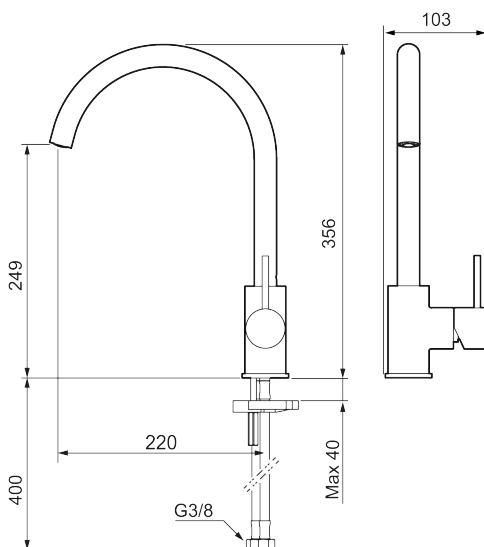

Article number: 272101.60CA Flow 3 bar: 6.0 l/m

Description: Polished brass PVD

Unique characteristics

Backflow protection unit type

- Ceramic cartridge
- Adjustable flow control and temperature limiter
- Eco (energy and water saving aerator)
- Soft PEX[®] hoses with 3/8" connecting nut (stainless steel braided)
- Swivel spout, limitation part for 60°, 85°, 110° or 360° included
- Hole diameter Ø34-37 mm