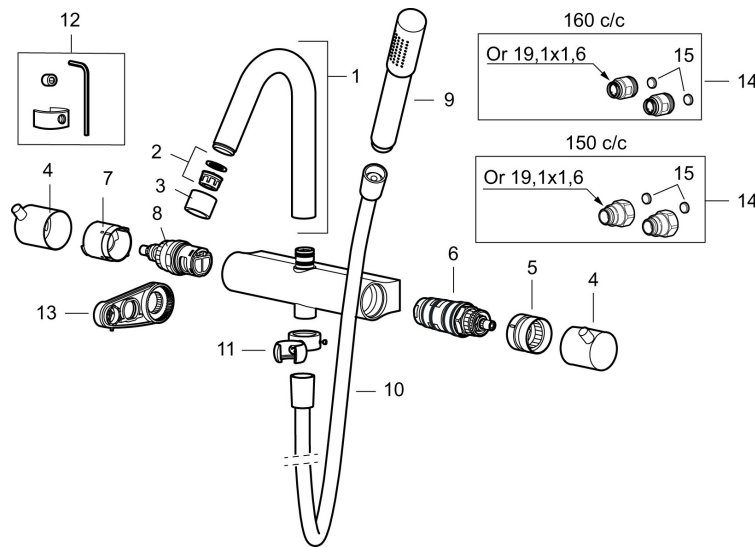

Mora Izzy Shower System:

- Shower hose in metal, PVC- and BPA-free
- With Easy-Clean anti-limescale system
- Shower bar can be shortened if required
- Eco (energy and water saving hand shower 9 l/min, shower head 12 l/min)

Article number: 705600

Sparepartlist

| NO. | ART NO. | RSK | DESCRIPTION |
|-----|-------------|---------|--|
| 1 | 409617.AE | 8440597 | Spout, complete, chrome |
| 1 | 409617.25AE | 8440605 | Spout, complete, rustic brass |
| 1 | 409617.66AE | 8440606 | Spout, complete, raw brass |
| 1 | 409617.80AE | 8440607 | Spout, complete, chrome/grooved |
| 2 | 139783.AE | 8281546 | Aerator inlet, 20–24 l/min at 300 kPa |
| 3 | 409618.AE | 8281549 | Housing M22 int., chrome |
| 3 | 409618.25AE | 8281551 | Housing M22 int., rustic brass |
| 3 | 409618.66AE | 8281552 | Housing M22 int., raw brass |
| 3 | 409618.80AE | 8281553 | Housing M22 int., chrome/grooved |
| 4 | 409619.AE | 8443252 | On/off- and temperature handle, chrome |
| 4 | 409619.25AE | 8443253 | On/off- and temperature handle, rustic brass |
| 4 | 409619.66AE | 8443254 | On/off- and temperature handle, raw brass |
| 4 | 409619.80AE | 8443255 | On/off- and temperature handle, chrome/grooved |
| 5 | 209010.AE | | Stop ring |
| 6 | 729219.AE | | Thermostatic cartridge |
| 7 | 209011.AE | | Stop ring, reversible |
| 8 | 709011.AE | 8387090 | Ceramic headwork, reversible |
| 9 | 139785.AE | 8199136 | Hand shower, chrome |