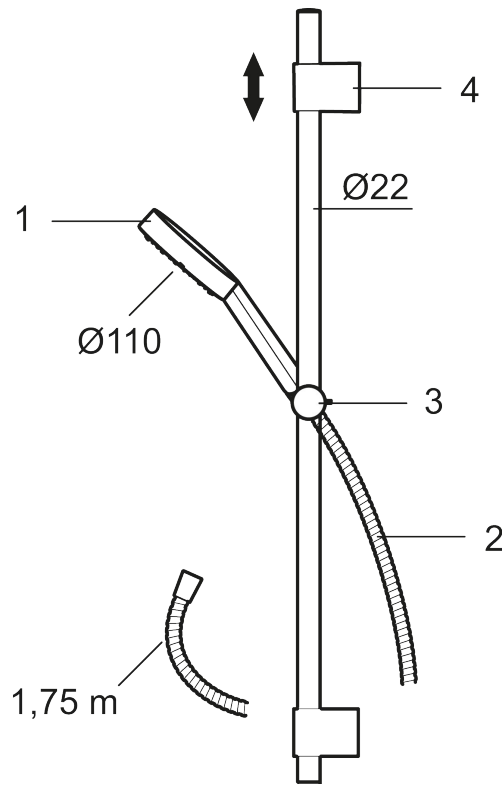

## MMIX II shower set

The MMIX II shower set features an updated design for its hand shower unit. The chrome shower showcases all of Mora's signature attention to detail and focus on quality.

**Article number:** 331300 **Flow 3 bar:** 6.9 l/m

**Description:** Chrome

- Shower hose in metal, PVC- and BPA-free
- With adjustable wall brackets for usage of existing screw holes
- With Easy-Clean anti-limescale system
- Lead Free material

### Unique characteristics

PRODUCT DESCRIPTION

MMIX II shower set

The MMIX II shower set features an updated design for its hand shower unit. The chrome shower showcases all of Mora's signature attention to detail and focus on quality.

Article number: 331300

Sparepartlist

NO.	ART NO.	RSK	DESCRIPTION
1	S600195	8233058	Hand shower
2	S600109	8252036	Shower hose, chrome
3	S600246	8239619	Slider, chrome
4	S600266	8239702	Wall bracket, chrome, 2 pcs