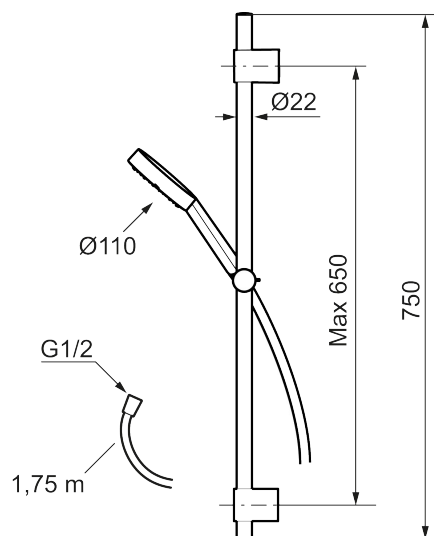

## MMIX II shower set

The MMIX II shower set features an updated design for its hand shower unit. The chrome shower showcases all of Mora's signature attention to detail and focus on quality.

**Article number:** 331300 **Flow 3 bar:** 6.9 l/m

**Description:** Chrome

- Shower hose in metal, PVC- and BPA-free
- With adjustable wall brackets for usage of existing screw holes
- With Easy-Clean anti-limescale system
- Lead Free material

### Unique characteristics

PRODUCT DESCRIPTION

MMIX II shower set

The MMIX II shower set features an updated design for its hand shower unit. The chrome shower showcases all of Mora's signature attention to detail and focus on quality.

Article number: 331300

Sparepartlist

NO.	ART NO.	RSK	DESCRIPTION
1	S600195	8233058	Hand shower
2	S600109	8252036	Shower hose, chrome
3	S600246	8239619	Slider, chrome
4	S600266	8239702	Wall bracket, chrome, 2 pcs