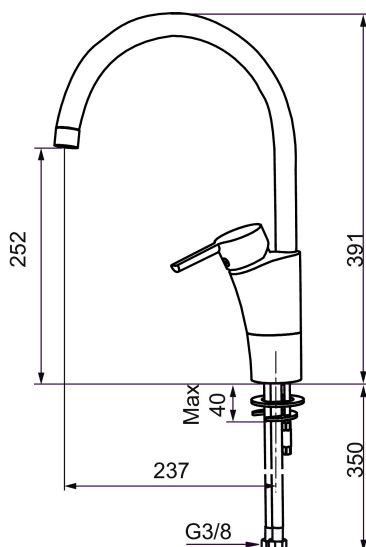

## MORA MMIX K5 kitchen mixer

Mora MMIX combines elegance and ergonomic design with energy-efficiency. Soft geometric curves and a timeless style characterise the entire Mora MMIX range. The mixers were developed according to our unique EcoSafe™ concept focusing on low energy consumption and long-term environmental care.

Article number: 732101 Flow 3 bar: 7.3 l/m

Description: Chrome

### Unique characteristics

Backflow protection unit type

- ESS (energy saving system)
- Ceramic cartridge with soft closing function
- Adjustable flow control and temperature limiter
- Eco (energy and water saving aerator)
- Soft PEX® hoses with 3/8" connecting nut (stainless steel braided)
- Swivel spout, limitation part for 60°, 85°, 110° or 360° included
- Approved by the Rheumatism Association in Sweden
- Lead Free material
- Hole diameter Ø32-37 mm