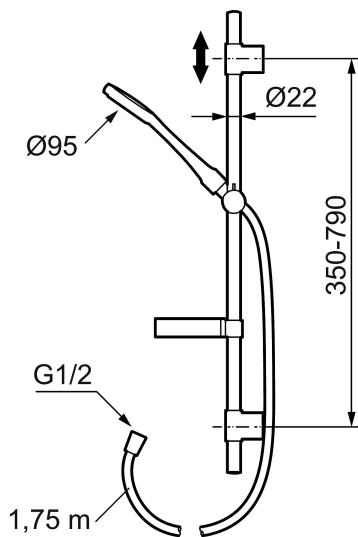

Unique characteristics

MORA CERA S5 shower set

A bathroom is a place for relaxation, pleasure and recharging your batteries. So fill it with enjoyment. Save energy effortlessly, protect against fluctuations in water temperature, take an extra long shower with a clear conscience. Mora Cera puts quality time in your bathroom in countless ways.

Article number: 130317

Description: Chrome, max 6 l/min

- Shower hose in metal, PVC- and BPA-free
- With soap dish
- With adjustable wall brackets for usage of existing screw holes
- With Easy-Clean anti-limescale system
- Optional connection with/without air mixture
- Air mixture provides comfort flow at 6 l/min