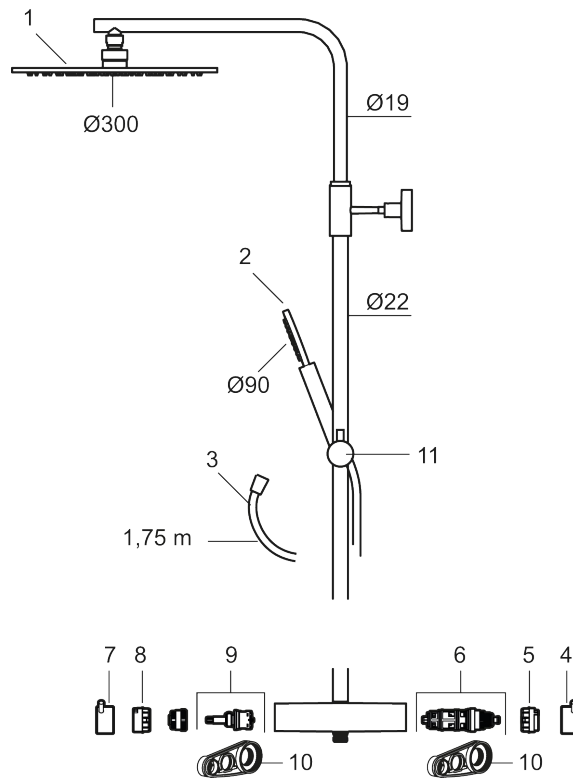

MORA INXX II Shower System:

- Shower hose in metal, PVC- and BPA-free
- With Easy-Clean anti-limescale system
- Adjustable height
- Hand shower 7,5 l/min, shower head 11 l/min

PRODUCT DESCRIPTION

MORA INXX II shower system kit

Article number: 271900.60

Sparepartlist

NO.	ART NO.	RSK	DESCRIPTION
1	130348	8237489	Shower head 300 mm, chrome
1	130348.12	8237490	Shower head 300 mm, matte black
1	130348.22	8237491	Shower head 300 mm, matte white