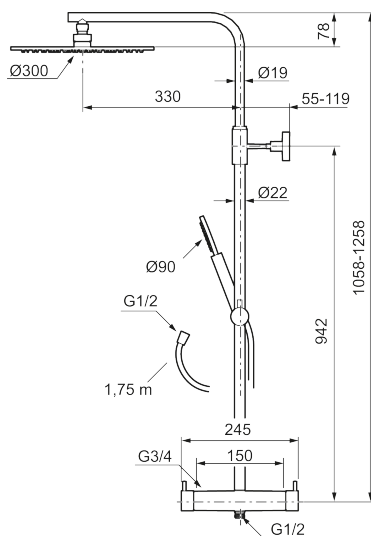

MORA INXX II shower system kit

With its durable, trendy polished brass finish the INXX II combines classic design with high performance, constant temperature, outstanding comfort and effective scald protection. The overhead shower has a large, slim shower head that looks great in bathrooms with a strong character and striking shapes, as well as in classic bathrooms designed for rest and relaxation. The mixer has been tested and approved according to current building regulations and is energy-efficient, which means it reduces water and energy use without compromising on comfort. The INXX II collection offers a world-class water experience.

Article number: 271900.60 Flow 3 bar: 11.3 l/m

Description: Polished brass PVD, 150 c/c

Unique characteristics

Consist of:

MORA INXX II thermostatic mixer:

- Pressure balanced thermostatic mixer
- With reversible headwork
- Temperature handle with safety stop at 38°C
- With Eco-function
- Approved non-return valves, EN-Standard EN1717

MORA INXX II Shower System:

- Shower hose in metal, PVC- and BPA-free
- With Easy-Clean anti-limescale system
- Adjustable height
- Hand shower 7,5 l/min, shower head 11 l/min

PRODUCT DESCRIPTION

MORA INXX II shower system kit

Article number: 271900.60

Sparepartlist

NO.	ART NO.	RSK	DESCRIPTION
1	130348	8237489	Shower head 300 mm, chrome
1	130348.12	8237490	Shower head 300 mm, matte black
1	130348.22	8237491	Shower head 300 mm, matte white