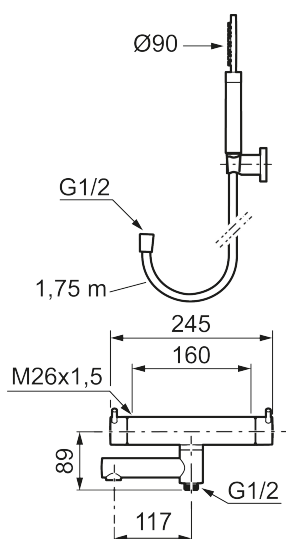

**Article number:** 270000.62 **Flow 3 bar:** 20.0 l/m

**Description:** Brushed brass PVD, 160 c/c

### Unique characteristics

Backflow protection unit type **EB**

- With hand shower, holder and hose in metal, PVC- and BPA-free
- Swivel spout with built-in diverter
- Pressure balanced thermostatic mixer
- Temperature handle with safety stop at 38°C
- With Eco-function
- Approved non-return valves, EN-Standard EN1717

### Sparepartlist

NO.	ART NO.	RSK	DESCRIPTION
1	209575	8275496	Hand shower, chrome
1	209575.12	8275497	Hand shower, matte black
1	209575.22	8275498	Hand shower, matte white
1	209575.44	8275499	Hand shower, matte grey
1	209575.60	8275500	Hand shower, polished brass PVD
1	209575.62	8275501	Hand shower, brused brass PVD
2	131170.AE	8251927	Shower hose in metal, 1750 mm, chrome