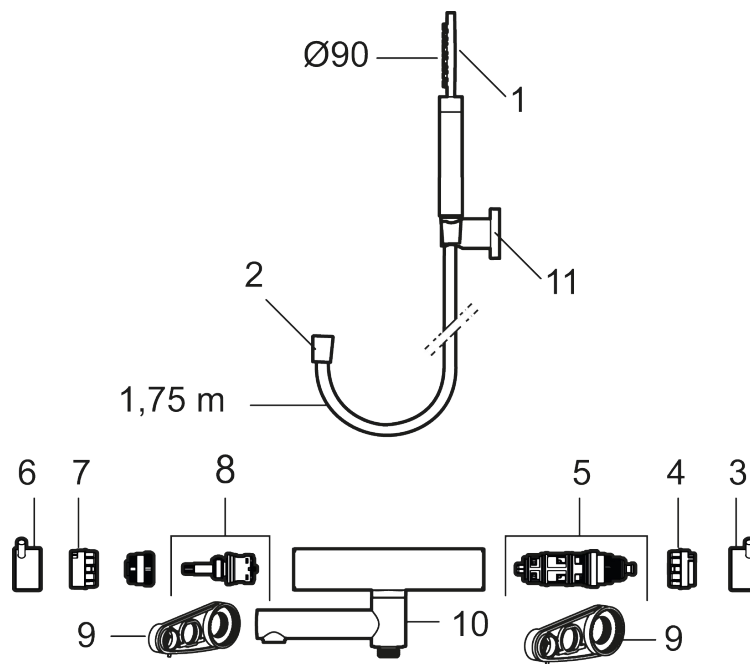

**Article number:** 270000.62 **Flow 3 bar:** 20.0 l/m

**Description:** Brushed brass PVD, 160 c/c

### Unique characteristics

Backflow protection unit type **EB**

- With hand shower, holder and hose in metal, PVC- and BPA-free
- Swivel spout with built-in diverter
- Pressure balanced thermostatic mixer
- Temperature handle with safety stop at 38°C
- With Eco-function
- Approved non-return valves, EN-Standard EN1717

### Sparepartlist

NO.	ART NO.	RSK	DESCRIPTION
1	209575	8275496	Hand shower, chrome
1	209575.12	8275497	Hand shower, matte black
1	209575.22	8275498	Hand shower, matte white
1	209575.44	8275499	Hand shower, matte grey
1	209575.60	8275500	Hand shower, polished brass PVD
1	209575.62	8275501	Hand shower, brused brass PVD
2	131170.AE	8251927	Shower hose in metal, 1750 mm, chrome