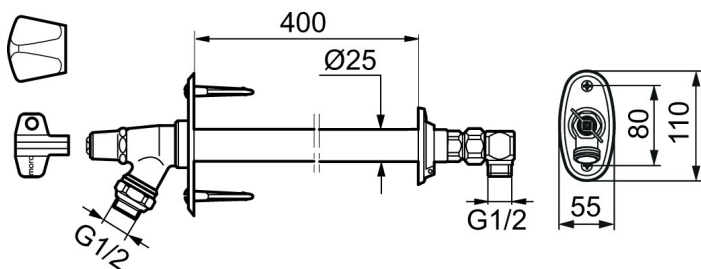

MORA GARDEN II

With Mora Garden II, you always have access to water in your garden. This garden tap is operationally reliable and easy to install. After you've turned off the water and removed the hose with its connection, Mora Garden II is automatically emptied of any remaining water. This protects it from freezing.

Article number: 400537

Description: For wall thickness max. 400 mm

Uniqe characteristics

Backflow protection unit type **HD**

- With frost-proof positioned backflow prevention device, incl. non return valve
- Key and metal handle included
- Sliding wall plate for adjustment to wall thickness, or projection
- Approved backflow prevention device, EN-Standard EN 1717

Article number: 400537

Sparepartlist

NO.	ART NO.	RSK	DESCRIPTION
1	409292.AE	5438343	Wall plate
2	630471.AE	8565686	Angle with running nut, G1/2 int. - G1/2 ext.
3	640000.AE	8187010	Transition nipple 1/2" ext - 3/4" int, with gasket
4	409268.AE	8938269	Spindle complete with silicon hose 300 mm
4	409269.AE	8588934	Spindle complete with silicon hose 400 mm
4	409270.AE		Spindle complete with silicon hose 500 mm
5	630520.AE	8938265	Key, 1 pcs
5	630520.AC	8938266	Key, 10 pcs
6	409213.AE	8938275	Lockable handle
7	409304.AE		Metallic handle and key
8	409176.AE		Screw M6x6