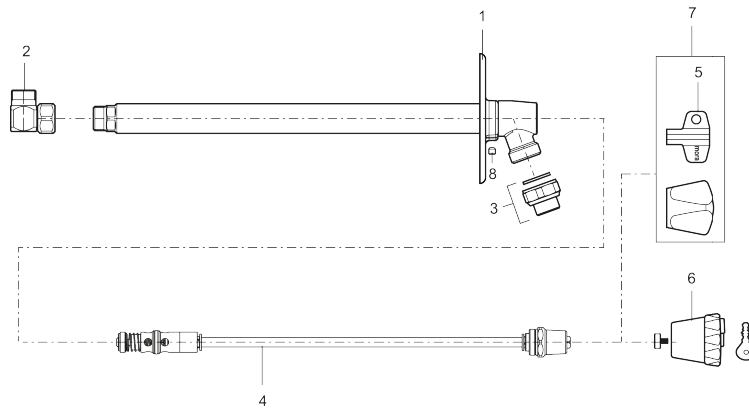

Article number: 400537

Description: For wall thickness max. 400 mm

Uniqe characteristics

Backflow protection unit type **HD**

- With frost-proof positioned backflow prevention device, incl. non return valve
- Key and metal handle included
- Sliding wall plate for adjustment to wall thickness, or projection
- Approved backflow prevention device, EN-Standard EN 1717

PRODUCT DESCRIPTION

MORA GARDEN II

With Mora Garden II, you always have access to water in your garden. This garden tap is operationally reliable and easy to install. After you've turned off the water and removed the hose with its connection, Mora Garden II is automatically emptied of any remaining water. This protects it from freezing.

Article number: 400537

Sparepartlist

NO.	ART NO.	RSK	DESCRIPTION
1	409292.AE	5438343	Wall plate
2	630471.AE	8565686	Angle with running nut, G1/2 int. - G1/2 ext.
3	640000.AE	8187010	Transition nipple 1/2" ext - 3/4" int, with gasket
4	409268.AE	8938269	Spindle complete with silicon hose 300 mm
4	409269.AE	8588934	Spindle complete with silicon hose 400 mm
4	409270.AE		Spindle complete with silicon hose 500 mm
5	630520.AE	8938265	Key, 1 pcs
5	630520.AC	8938266	Key, 10 pcs
6	409213.AE	8938275	Lockable handle
7	409304.AE		Metallic handle and key
8	409176.AE		Screw M6x6