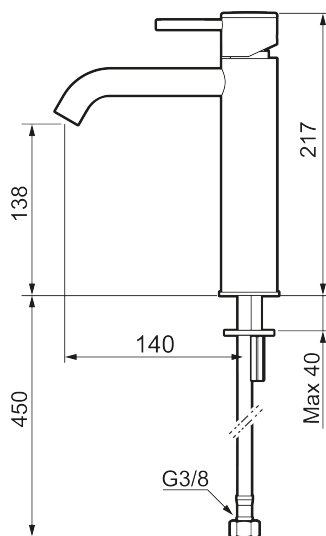

MORA INXX II soft, medium basin mixer

INXX II basin mixers are available in three different heights, including medium which is suitable for larger basins. With its durable chrome finish and essential design, the INXX II soft enhances the feeling of comfort, quality and elegance in your bathroom. The mixer has been tested and approved according to current building regulations and is energy-efficient, which means it reduces water and energy use without compromising on comfort. A push down-waste in a matching colour is available as an accessory.

Article number: 273011.CA Flow 3 bar: 4.5 l/m

Description: Chrome

Unique characteristics

Backflow protection unit type **AA**

- Ceramic cartridge
- Adjustable flow control and temperature limiter
- Soft PEX[®] hoses with 3/8" connecting nut (stainless steel braided)
- Hole diameter Ø34-37 mm