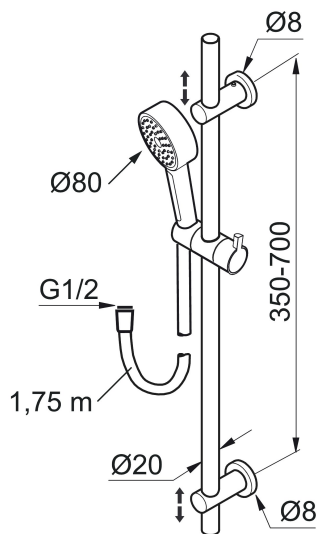

MORA REXX S5 shower set

With their simple, minimalist design, Mora REXX mixers are the essence of Scandinavian design and functionality. Their innovation lies in their precision. When tradition and craftsmanship meet state-of-the-art manufacturing methods and inspiring design, the result is Mora REXX. The version shown here is a beautiful shower system with built-in intelligent function.

Article number: 130190

Description: Chrome

- Shower hose in metal, PVC- and BPA-free
- With adjustable wall brackets for usage of existing screw holes
- With Easy-Clean anti-limescale system
- Eco (energy and water saving hand shower 9 l/min)

Unique characteristics