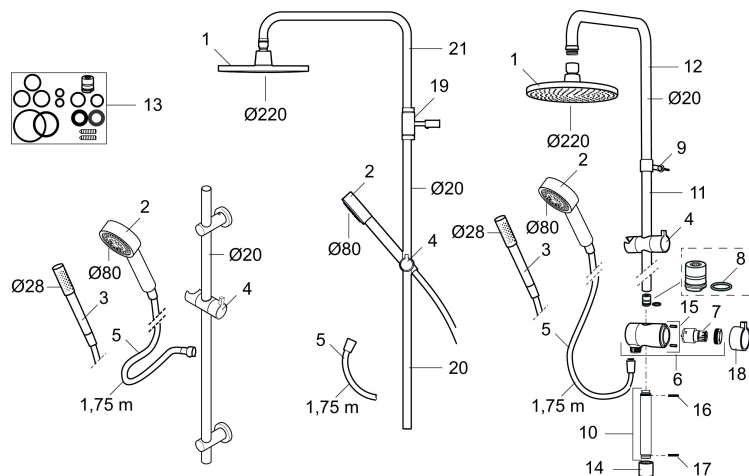

Article number: 130190

Description: Chrome

- Shower hose in metal, PVC- and BPA-free
- With adjustable wall brackets for usage of existing screw holes
- With Easy-Clean anti-limescale system
- Eco (energy and water saving hand shower 9 l/min)

Unique characteristics

PRODUCT DESCRIPTION

MORA REXX S5 shower set

With their simple, minimalist design, Mora REXX mixers are the essence of Scandinavian design and functionality. Their innovation lies in their precision. When tradition and craftsmanship meet state-of-the-art manufacturing methods and inspiring design, the result is Mora REXX. The version shown here is a beautiful shower system with built-in intelligent function.

Article number: 130190

Sparepartlist

NO.	ART NO.	RSK	DESCRIPTION
1	131192	8180715	Shower head, 220 mm, chrome
2	130356	8199194	Hand shower, chrome
3	209534	8199198	Hand shower, chome
3	209534.75	8199199	Hand shower, stainless look
4	130357.AA	8762735	Slider, chrome, retail packed
4	130357.0011AE	8762729	Slider, chrome/black
5	139835.AE	8199159	Shower hose in metal, 1750 mm
6	409430.AE	8541683	Diverter
7	409417.AA	8541628	Cartridge for diverter
8	639173.AE	8295314	Gasket (2 pcs)
9	139906.AE	8180378	Clip for shower bar 20 mm
10	209549.AE	8180946	Connecting pipe
11	209548.AE	8180944	Lower bar
12	209550.AE	8180947	Upper bar for S5
13	409425.AE	8346925	Spare bag for Mora Shower System
14	209291.AE	8295321	Transition nipple G1/2 - M18x1

NO.	ART NO.	RSK	DESCRIPTION
15	139812.AE	8295323	Stop screw M5x20
16	309246.AE	8295312	O-ring (13,1 x 1,6)
17	609029.AE	8295315	O-ring (16,1 x 1,6)
18	409520.AE	8348107	Handle for diverter
19	409590.AE	8221731	Clip for shower bar, chrome
20	209648.AE	8217836	Lower bar, chrome
21	209650.AE	8217835	Upper bar