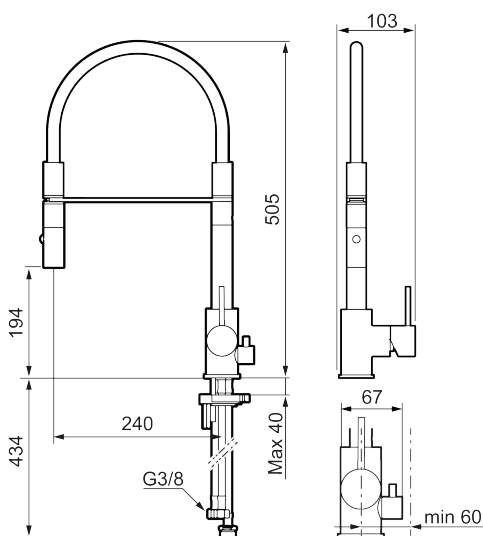

Article number: 272091.CA Flow 3 bar: 6.0 l/m

Description: Chrome

Unique characteristics

Backflow protection unit type **EB**

- Nozzle with two spray patterns (normal and rinse)
- Ceramic cartridge
- Adjustable flow control and temperature limiter
- Swivel spout, limitation part for 60°, 85°, 110° or 360° included
- Soft PEX[®] hoses with 3/8" connecting nut (stainless steel braided)
- With dish washer valve CW, not adjustable to HW
- Approved non-return valves, EN-Standard EN1717
- Hole diameter Ø34-37 mm