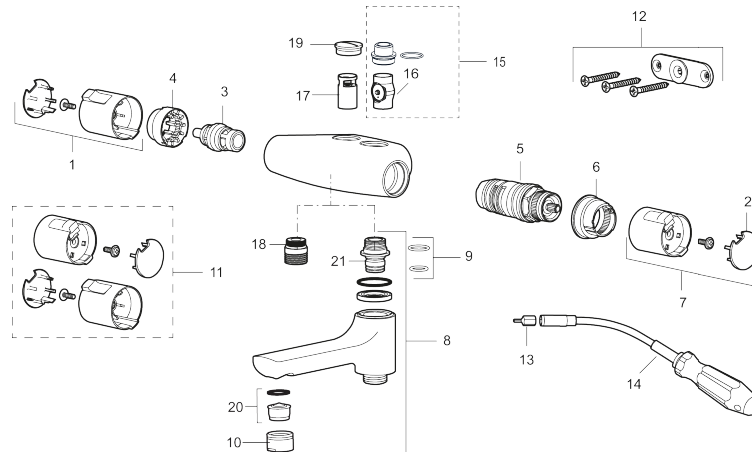

Article number: 241230

Description: Chrome, 40 c/c, pipe conn. up, shower conn. up

- Temperature handle with safety stop at 38°C and 42°C
- With Eco-function
- Projection from wall 54 mm
- Approved non-return valves, EN-Standard EN1717
- Extra user-friendly grips, approved by the Rheumatism Association in Sweden

## Sparepartlist

NO.	ART NO.	RSK	DESCRIPTION
1	409653.AA	8345188	On/off handle, complete, chrome, retail packed
2	409658.AA	8345190	End cover, chrome, retail packed
3	S600274	8397028	Ceramic headwork (G15)
4	708079.AE		Eco, Stop ring, on/off
5	708764.AE	8345114	Thermostatic cartridge
6	209556.AE	8345184	Stop ring, temperature
7	409654.AA	8345189	Temperature handle, complete, chrome, retail packed
8	409656	8344876	Swivel spout, for conversion of shower mixer to bath/shower mixer, chrome
9	209519.AE	8938340	O-ring, for swivel spout
10	131415.AE	8281512	Housing M24 utv., 15 mm, chrome
11	409650.AA	8345187	On/off- and temperature handle, complete, chrome, retail packed
12	159006.AE	8187806	Wall bracket Mora Cera 40 c/c, complete
13	159027.AE	8345938	3 mm bit for flexible key
14	S600296	3870202	
15	409320	8187807	Vaska rebuild kit
16	109196.AE	8345618	Insert with non-return valve, Vaska
17	129098.AE	8345617	Non-return valve (2 pcs)

NO.	ART NO.	RSK	DESCRIPTION
18	409659.AE	8187025	Shower connector M18x1xG1/2
19	129369.AE	8295360	End cover
20	139783.AE	8281546	Aerator inlet, 20–24 l/min at 300 kPa
21	209494.AE	8314141	Spout nipple incl cover ring