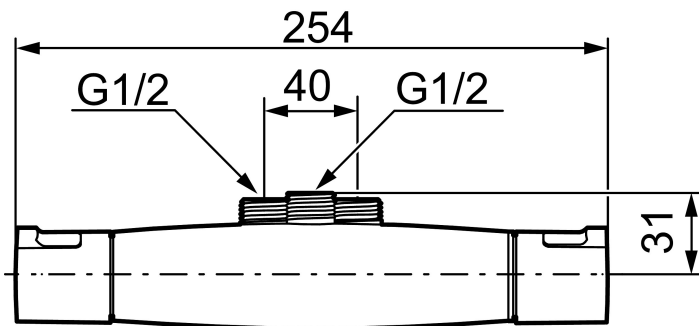

MORA CERA T4 shower mixer

A bathroom is a place for relaxation, pleasure and recharging your batteries. So fill it with enjoyment. Save energy effortlessly, protect against fluctuations in water temperature, take an extra long shower with a clear conscience. Mora Cera puts quality time in your bathroom in countless ways.

Article number: 241230

Description: Chrome, 40 c/c, pipe conn. up, shower conn. up

- Temperature handle with safety stop at 38°C and 42°C
- With Eco-function
- Projection from wall 54 mm
- Approved non-return valves, EN-Standard EN1717
- Extra user-friendly grips, approved by the Rheumatism Association in Sweden

Unique characteristics

Backflow protection unit type