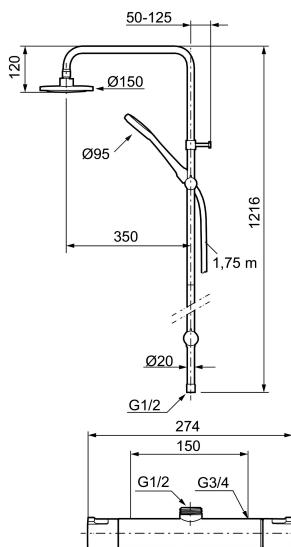

MORA CERA shower system kit

A bathroom is a place for relaxation, pleasure and recharging your batteries. So fill it with enjoyment. Save energy effortlessly, protect against fluctuations in water temperature, take an extra long shower with a clear conscience. Mora Cera puts quality time in your bathroom in countless ways.

Article number: 241900

Description: Chrome, incl. s-connection (2x701001)

Consist of :

Mora Cera thermostatic mixer art.no. 241150.DB

- Temperature handle with safety stop at 38°C and 42°C
- With Eco-function
- Approved non-return valves, EN-Standard EN1717
- Extra user-friendly grips, approved by the Rheumatism Association in Sweden

Mora Cera Shower System S5 art.no. 130005

- Diverter with ceramic cartridge
- Shower hose in metal, PVC- and BPA-free
- With Easy-Clean anti-limescale system
- Shower bar can be shortened if required
- Diverter can be mounted with lever pointing in chosen direction
- Air mixture provides comfort flow at 6 l/min, max flow 10 l/min