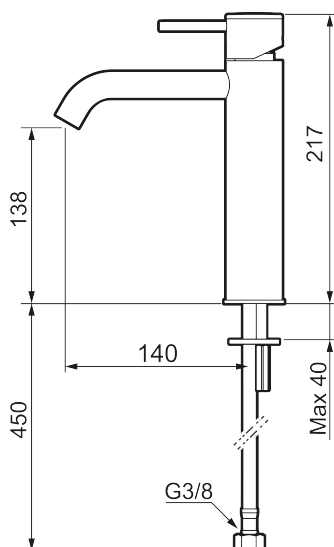

MORA INXX II soft, medium basin mixer

INXX II basin mixers are available in three different heights, including medium which is suitable for larger basins. With its durable matt white finish and essential design, the INXX II soft enhances the feeling of comfort, quality and elegance in your bathroom. The mixer has been tested and approved according to current building regulations and is energy-efficient, which means it reduces water and energy use without compromising on comfort. A push down-waste in a matching colour is available as an accessory.

Article number: 273011.22CA Flow 3 bar: 4.5 l/m

Description: Matte white

Unique characteristics

Backflow protection unit type

- Ceramic cartridge
- Adjustable flow control and temperature limiter
- Eco (energy and water saving constant flow aerator, 5 l/min at 200–600 kPa)
- Soft PEX® hoses with 3/8" connecting nut (stainless steel braided)
- Hole diameter Ø34-37 mm