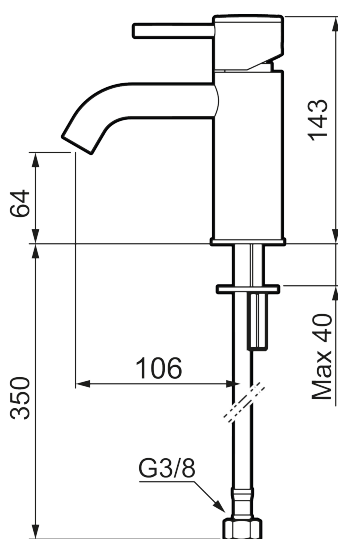

## MORA INXX II soft, small basin mixer

INXX II basin mixers are available in three different heights, including small which is suitable for small basins. With its durable, trendy polished brass finish and essential design, the INXX II soft enhances the feeling of comfort, quality and elegance in your bathroom. The mixer has been tested and approved according to current building regulations and is energy-efficient, which means it reduces water and energy use without compromising on comfort. A push down-waste in a matching colour is available as an accessory.

Article number: 273001.60CA Flow 3 bar: 4.5 l/m

Description: Polished brass PVD

#### Unique characteristics

Backflow protection unit type 

- Ceramic cartridge
- Adjustable flow control and temperature limiter
- Soft PEX® hoses with 3/8" connecting nut (stainless steel braided)
- Hole diameter Ø34-37 mm