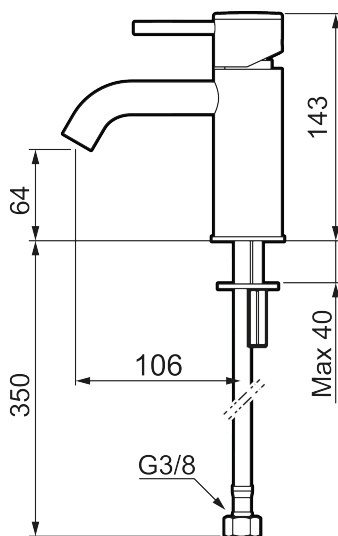

MORA INXX II soft, small basin mixer

INXX II basin mixers are available in three different heights, including small which is suitable for small basins. With its durable matt black finish and essential design, the INXX II soft enhances the feeling of comfort, quality and elegance in your bathroom. The mixer has been tested and approved according to current building regulations and is energy-efficient, which means it reduces water and energy use without compromising on comfort. A push down-waste in a matching colour is available as an accessory.

Article number: 273001.12CA Flow 3 bar: 4.5 l/m

Description: Matte black

Unique characteristics

Backflow protection unit type **AA**

- Ceramic cartridge
- Adjustable flow control and temperature limiter
- Soft PEX® hoses with 3/8" connecting nut (stainless steel braided)
- Hole diameter Ø34-37 mm