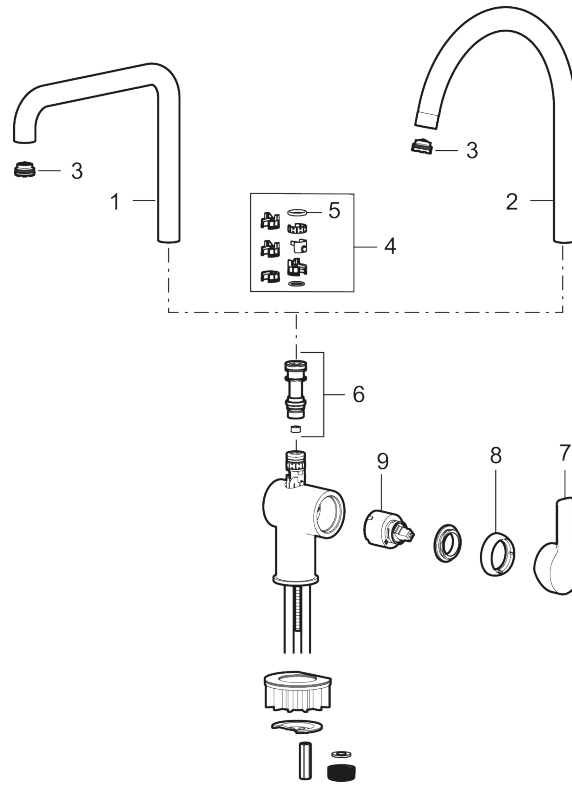

Article number: 344051.LD3 **Flow 3 bar:** 3.8 l/m

Description: Chrome, LEED/BREEAM compliant

- Adjustable flow control and temperature limiter
- Swivel spout, limitation part for 60°, 85°, 110° or 360° included
- Soft PEX® hoses with 3/8" connecting nut (stainless steel braided)
- Lead Free material
- Hole diameter Ø34-37 mm

Unique characteristics

Backflow protection unit type 

PRODUCT DESCRIPTION

LYNX sharp kitchen mixer

The bold angles of this kitchen mixer bring depth and presence to your interior. Available in matte black or crisp chrome, it's a mixer that's as functional as it is attractive.

Article number: 344051.LD3

Sparepartlist

NO.	ART NO.	RSK	DESCRIPTION
1	409713.AE	8441034	Swivel spout, chrome
1	409713.12AE	8441035	Swivel spout, matte black
2	409712.AE	8441027	Swivel spout, chrome
2	409712.12AE	8441028	Swivel spout, matte black
3	S600230		Aerator M21,5 ext., Z
4	209565.AE		Limitation segment
5	708843.AE	8295357	O-ring (15,54 x 2,62), 2 pcs
6	S600231		Spout nipple, complete
7	S600243	8387197	
7	S600243.12	8387198	
8	S600240	8397022	
8	S600240.12	8397023	
9	708301.AE	8345093	Ceramic cartridge