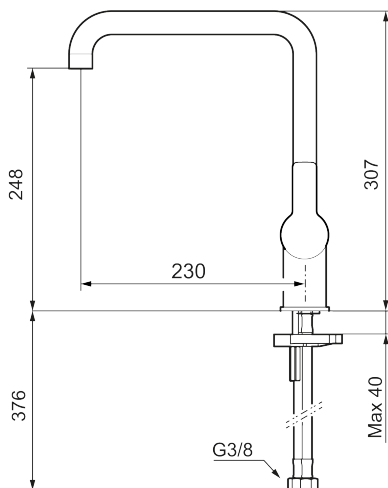

Unique characteristics

Backflow protection unit type