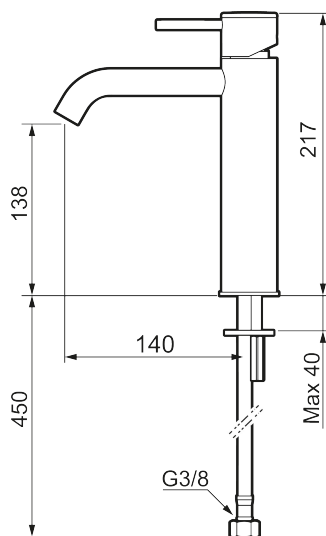

MORA INXX II soft, medium basin mixer

INXX II basin mixers are available in three different heights, including medium which is suitable for larger basins. With its durable, elegant brushed brass finish and essential design, the INXX II soft enhances the feeling of comfort, quality and elegance in your bathroom. The mixer has been tested and approved according to current building regulations and is energy-efficient, which means it reduces water and energy use without compromising on comfort. A push down-waste in a matching colour is available as an accessory.

Article number: 273011.62CA Flow 3 bar: 4.5 l/m

Description: Brushed brass PVD

Unique characteristics

Backflow protection unit type 

- Ceramic cartridge
- Adjustable flow control and temperature limiter
- Soft PEX® hoses with 3/8" connecting nut (stainless steel braided)
- Hole diameter Ø34-37 mm