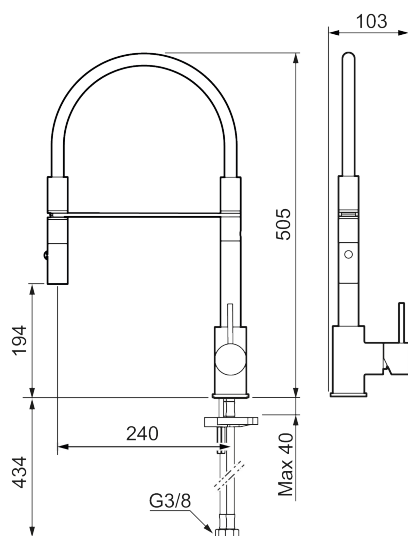

Unique characteristics

Backflow protection unit type **EB**

MORA INXX II miniprofi kitchen mixer

With its durable, elegant brushed brass finish and contemporary look, the INXX II miniprofi is a strikingly tall mixer perfect for open-plan kitchens. The mixer has been tested and approved according to current building regulations and is energy-efficient, which means it reduces water and energy use without compromising on comfort.

Article number: 272081.62CA Flow 3 bar: 6.0 l/m

Description: Brushed brass PVD

- Nozzle with two spray patterns (normal and rinse)
- Ceramic cartridge
- Adjustable flow control and temperature limiter
- Swivel spout, limitation part for 60°, 85°, 110° or 360° included
- Soft PEX® hoses with 3/8" connecting nut (stainless steel braided)
- Approved non-return valves, EN-Standard EN1717
- Hole diameter Ø34-37 mm