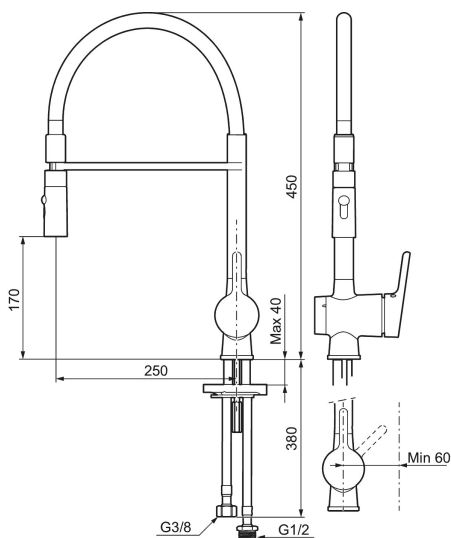

Unique characteristics

Backflow protection unit type **EB**

MORA ONE miniprofi kitchen mixer

Article number: 262091.0020

Description: Chrome, white hose

- Nozzle with two spray patterns (normal and rinse)
- Ceramic cartridge with soft closing function
- Adjustable flow control and temperature limiter
- Eco (energy and water saving aerator)
- Swivel spout, limitation part for 60°, 85°, 110° or 360° included
- Soft PEX® hoses with 3/8" connecting nut (stainless steel braided)
- With dishwasher valve, switchable between cold and hot water. Pre-set on cold water
- Approved non-return valves, EN-Standard EN1717
- Hole diameter Ø34-37 mm