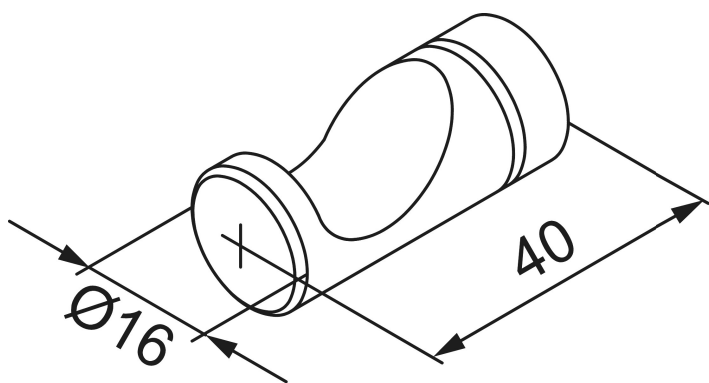

## MORA INXX II towel hooks

Discreet in size but with a powerful presence, bring your bathroom up a notch with our towel hooks.

Compact and robust towel hooks, with a range of finish to bring a sculptural elegance to your bathroom. Mora Armatur's bathroom accessories are designed to bring a level of polish and modernity to your interior. Each has an eye-pleasing, slightly over-sized scooped hook and a decorative scored midsection. Available in sharp, clean chrome, polished or brushed brass and a tactile matte black or white.

**Article number:** 521050.22

**Description:** Matte white, 2 pcs

Unique characteristics

- With screw and plug