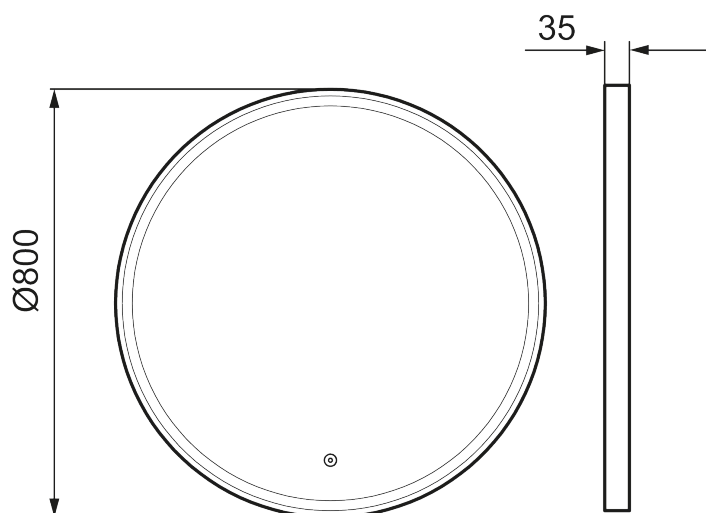

Unique characteristics

MORA SOLO I

Encased in an attractive metal frame in matt black aluminium, with an inner LED band, Solo I gives a dynamic atmosphere to an interior. Its mirror is anti-fog for ease of use, allowing the simplicity of the design to always remain in focus.

About the collection

An attractive framed design, with touch-operated backlighting in a versatile mirror package that's easy to style into any space.

Article number: 953100.12

Description: Ø800 mm

- Black aluminium frame
- Energy efficient LED lighting
- Copper-free glass with safety film
- Steam free with heated demister pad
- Touch operated on/off
- Light temperature 6400 K
- IP 44 certified, third party CE certified
- Mounting distance from wall: 35 mm