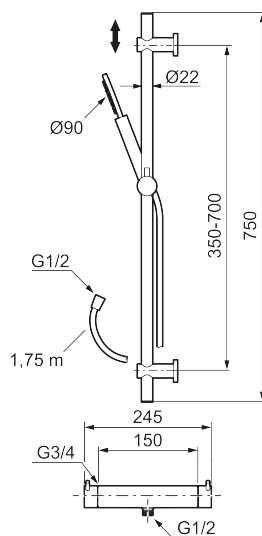

Article number: 271500 Flow 3 bar: 7.3 l/m

Description: Chrome, 150 c/c

Unique characteristics

Energy class

Assessed

MORA INXX II shower mixer:

- Pressure balanced thermostatic mixer
- Temperature handle with safety stop at 38°C
- With Eco-function
- Approved non-return valves, EN-Standard EN1717

MORA INXX II shower:

- Shower hose in metal, PVC- and BPA-free
- With adjustable wall brackets for usage of existing screw holes
- With Easy-Clean anti-limescale system
- Eco (energy and water saving hand shower 7,5 l/min)

Article number: 271500

Sparepartlist

NO.	ART NO.	RSK	DESCRIPTION
1	209575	8275496	Hand shower, chrome
1	209575.12	8275497	Hand shower, matte black
1	209575.22	8275498	Hand shower, matte white
1	209575.44	8275499	Hand shower, matte grey
1	209575.60	8275500	Hand shower, polished brass PVD