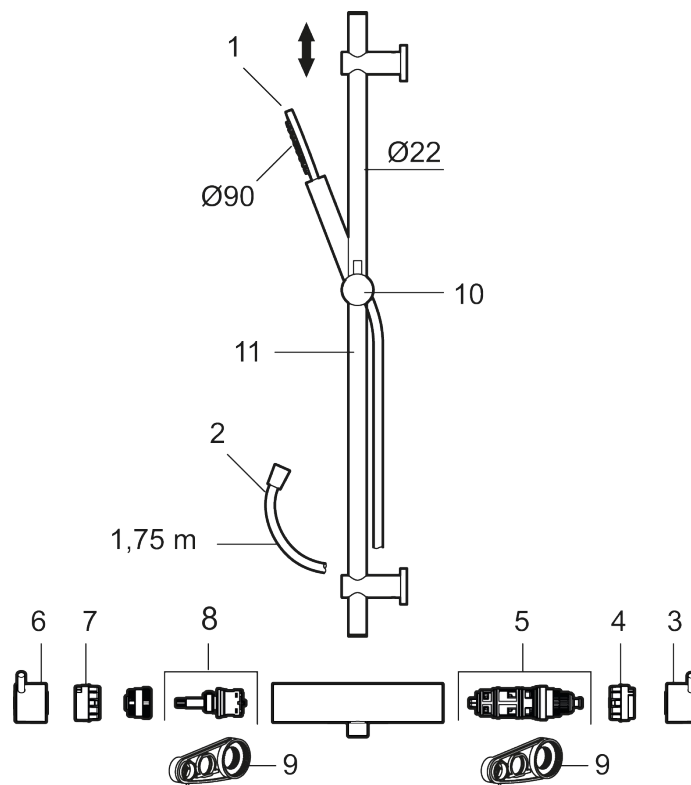

MORA INXX II shower:

- Shower hose in metal, PVC- and BPA-free
- With adjustable wall brackets for usage of existing screw holes
- With Easy-Clean anti-limescale system
- Eco (energy and water saving hand shower 7,5 l/min)

Article number: 271500

Sparepartlist

NO.	ART NO.	RSK	DESCRIPTION
1	209575	8275496	Hand shower, chrome
1	209575.12	8275497	Hand shower, matte black
1	209575.22	8275498	Hand shower, matte white
1	209575.44	8275499	Hand shower, matte grey
1	209575.60	8275500	Hand shower, polished brass PVD