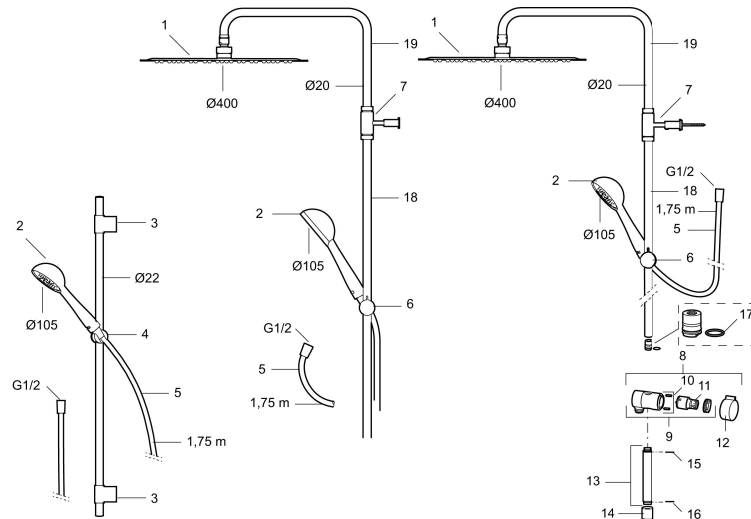

#### **Mora One Shower System:**

- Shower hose in metal, PVC- and BPA-free
- With Easy-Clean anti-limescale system
- Shower bar can be shortened if required
- Hand shower 9 l/min, shower head 20 l/min

## Sparepartlist

NO.	ART NO.	RSK	DESCRIPTION
1	209566	8237323	Shower head 400 mm
2	130349	8275276	Hand shower
3	409435.AE		Wall bracket
4	130363.AE	8762730	Slider
5	131170.AE	8251927	Shower hose in metal, 1750 mm, chrome
6	139901.AA	8762736	Slider, chrome, retail packed
7	409590.AE	8221731	Clip for shower bar, chrome
8	409422	8541659	Diverter, complete
9	409430.AE	8541683	Diverter
10	139812.AE	8295323	Stop screw M5x20
11	409417.AA	8541628	Cartridge for diverter
12	409443.AE	8295326	Handle for diverter
13	209549.AE	8180946	Connecting pipe
14	209291.AE	8295321	Transition nipple G1/2 - M18x1
15	309246.AE	8295312	O-ring (13,1 x 1,6)
16	609029.AE	8295315	O-ring (16,1 x 1,6)
17	639173.AE	8295314	Gasket (2 pcs)
18	209648.AE	8217836	Lower bar, chrome