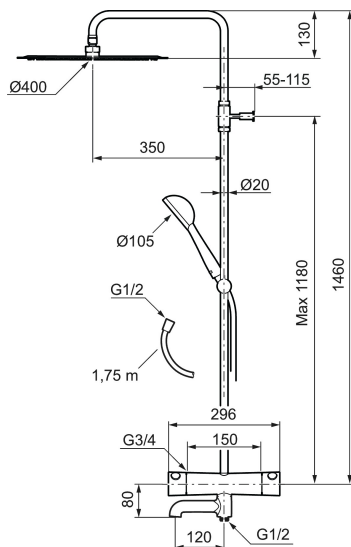

Unique characteristics