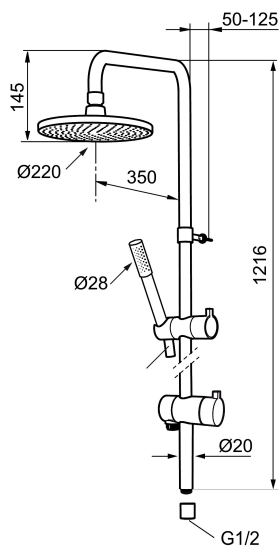

Unique characteristics

MORA REXX S6 shower system

Mora REXX is the essence of Scandinavian design and functionality. Minimalism and simplicity characterise this product line. Its innovation lies in its precision. When tradition and craftsmanship meet state-of-the-art manufacturing methods and inspiring design, the result is Mora REXX. This generous shower includes a wide overhead shower head and a practical hand shower, both with an anti-limescale system.

Article number: 130016

Description: Chrome

- Diverter with ceramic cartridge
- Shower hose in metal, PVC- and BPA-free
- With Easy-Clean anti-limescale system
- Shower bar can be shortened if required
- Connection with G1/2
- Diverter can be mounted with lever pointing in chosen direction
- Eco (energy and water saving hand shower 9 l/min, shower head 12 l/min)