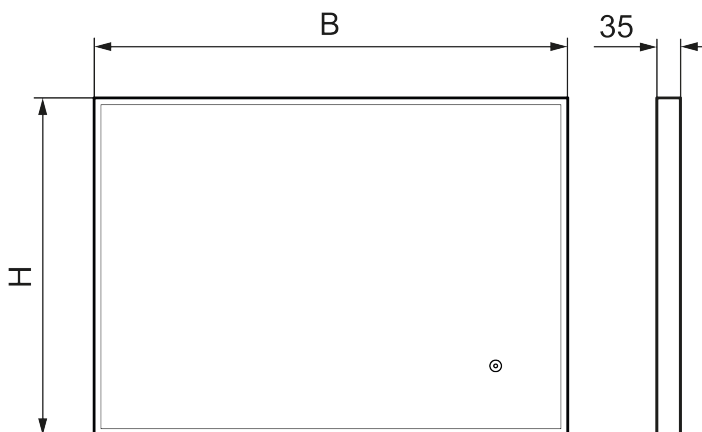

Unique characteristics

MORA SOLO I

Encased in an attractive metal frame in matt black aluminium, with an inner LED band, Solo I gives a dynamic atmosphere to an interior. Its mirror is anti-fog for ease of use, allowing the simplicity of the design to always remain in focus.

About the collection

An attractive framed design, with touch-operated backlighting in a versatile mirror package that's easy to style into any space.

Article number: 953102.12

Description: 700 x 500 mm

- Black aluminium frame
- Energy efficient LED lighting
- Copper-free glass with safety film
- Steam free with heated demister pad
- Touch operated on/off
- Light temperature 6400 K
- IP 44 certified, third party CE certified
- Mounting distance from wall: 35 mm