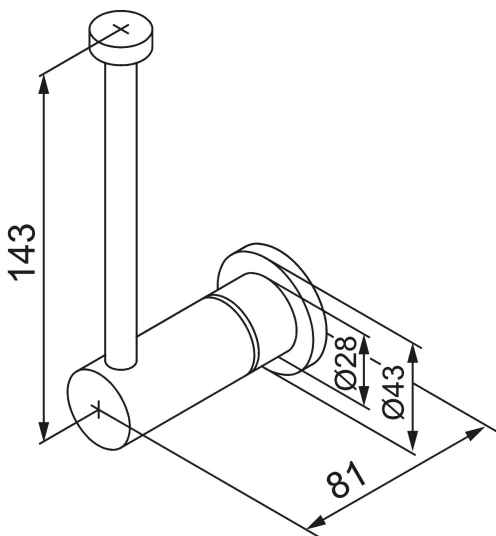

Unique characteristics