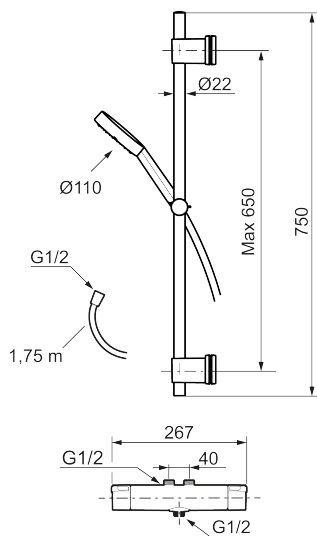

Unique characteristics

Backflow protection unit type **EB**

## MMIX II shower kit Vaska

The MMIX II shower kit features an updated design for its hand shower unit and an enhanced thermostat. Mora's signature attention to detail and focus on quality mean this sleek chrome shower delivers on all fronts.

**Article number:** 334025 **Flow 3 bar:** 6.9 l/m

**Description:** Chrome, 40 c/c, pipe connection up

Consist of:

**MORA MMIX II thermostatic mixer:**

- Pressure balanced thermostatic mixer
- Temperature handle with safety stop at 38°C
- With Eco-function
- Lead Free material
- Approved non-return valves, EN-Standard EN1717
- Note! Not for Vaska

**MORA MMIX II shower set (art.no. 331300):**

- Shower hose in metal, PVC- and BPA-free
- With bracket for mounting on 40 c/c pipes
- With Easy-Clean anti-limescale system