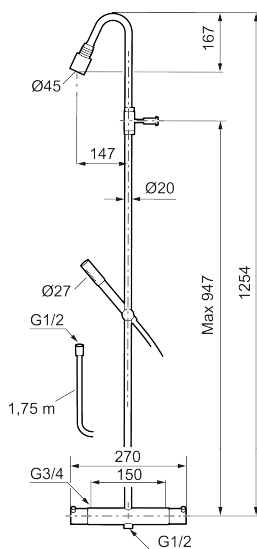

Unique characteristics

MORA IZZY shower system kit

Mora Izzy exudes harmony and elegance. The elegantly curved shower bar gives Mora Izzy its characteristic look. The matt, untreated surface of Izzy Raw will acquire an attractive patina over time, helping the product to age gracefully with its surroundings.

Mora Izzy Shower System:

- Black shower hose in metal, PVC- and BPA-free
- With Easy-Clean anti-limescale system
- Shower bar can be shortened if required
- Eco (energy and water saving hand shower 9 l/min, shower head 12 l/min)