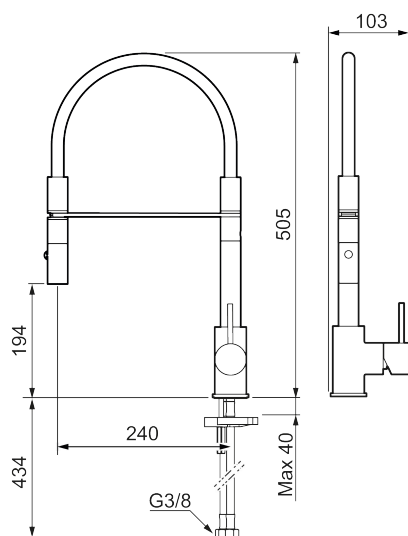

Article number: 272081.76CA Flow 3 bar: 6.0 l/m

Description: Brushed nickel

### Unique characteristics

Backflow protection unit type **EB**

- Nozzle with two spray patterns (normal and rinse)
- Ceramic cartridge
- Adjustable flow control and temperature limiter
- Swivel spout, limitation part for 60°, 85°, 110° or 360° included
- Soft PEX® hoses with 3/8" connecting nut (stainless steel braided)
- Approved non-return valves, EN-Standard EN1717
- Hole diameter Ø34-37 mm