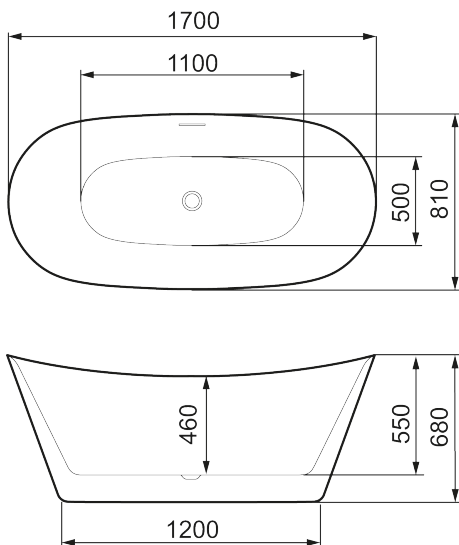

Unique characteristics

MORA MARE VIII

A freestanding bath, with a gently scooped profile that comes in a tactile matt finish, its seamless rolled edges give a sense of structure and centrally-positioned plug allows for bathing at either end.

In any color you want

Article number: 951108.22

Description: Matte white, L1700 x W810 x H680

- Freestanding bathtub in acrylic
- Double-sided model - relaxing soak at either end of the tub
- Pre-installed white bottom valve
- Discrete integrated overflow
- Slimline
- Volume: 210 l
- Weight: 48 kg