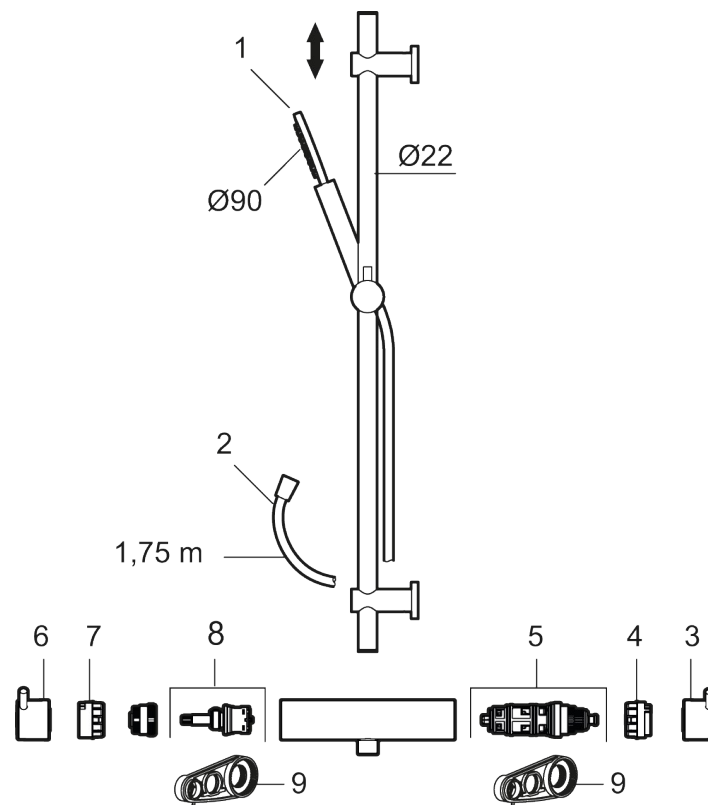

PRODUCT DESCRIPTION

MORA INXX II shower kit

With its durable, elegant brushed brass finish the INXX II combines classic design with high performance, constant temperature, outstanding comfort and effective scald protection. The mixer has been tested and approved according to current building regulations and is energy-efficient, which means it reduces water and energy use without compromising on comfort. The INXX II collection offers a world-class water experience.

About the collection

INXX II is an elegant, timeless collection in a palette of carefully selected colours. Offering a combination of high quality, sober design and outstanding comfort, this is the ultimate collection.

Article number: 271600.62

Sparepartlist

NO.	ART NO.	RSK	DESCRIPTION
1	209575	8275496	Hand shower, chrome
1	209575.12	8275497	Hand shower, matte black
1	209575.22	8275498	Hand shower, matte white
1	209575.44	8275499	Hand shower, matte grey