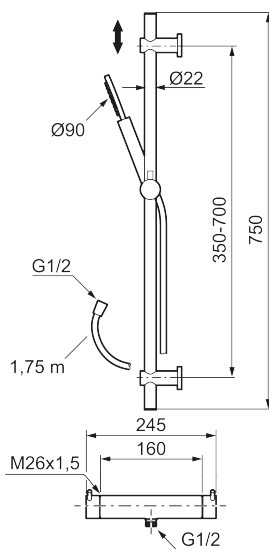

MORA INXX II shower kit

With its durable, elegant brushed brass finish the INXX II combines classic design with high performance, constant temperature, outstanding comfort and effective scald protection. The mixer has been tested and approved according to current building regulations and is energy-efficient, which means it reduces water and energy use without compromising on comfort. The INXX II collection offers a world-class water experience.

About the collection

INXX II is an elegant, timeless collection in a palette of carefully selected colours. Offering a combination of high quality, sober design and outstanding comfort, this is the ultimate collection.

Article number: 271600.62 Flow 3 bar: 7.3 l/m

Description: Brushed brass PVD, 160 c/c

Consist of:

MORA INXX II shower mixer:

- Pressure balanced thermostatic mixer
- Temperature handle with safety stop at 38°C
- With Eco-function
- Approved non-return valves, EN-Standard EN1717

MORA INXX II shower:

- Shower hose in metal, PVC- and BPA-free
- With adjustable wall brackets for usage of existing screw holes
- With Easy-Clean anti-limescale system
- Constant flow 7,5 l/min at 200–600 kPa