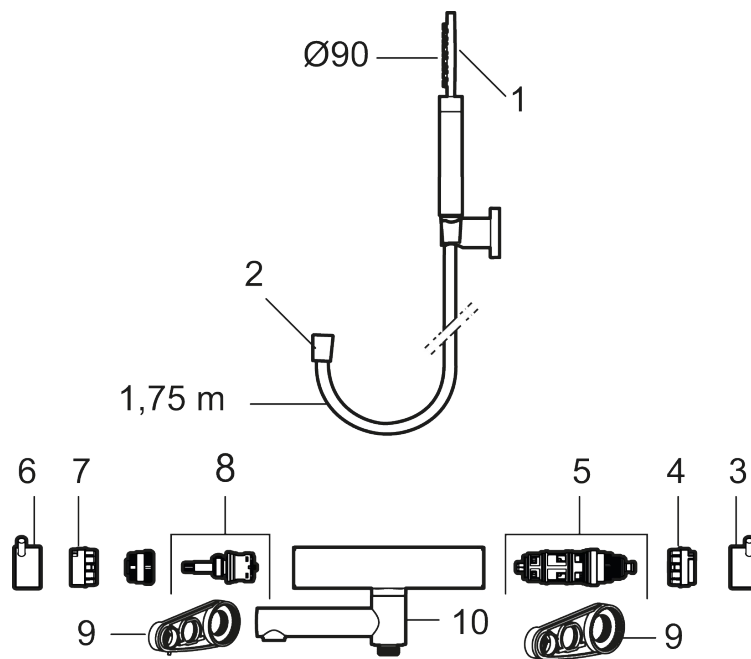

PRODUCT DESCRIPTION

MORA INXX II bath mixer

With its durable chrome finish and hand shower with a large, round nozzle, makes this mixer looks great and gives a truly relaxing baths. The INXX II collection offers a world-class water experience with constant temperature, high comfort and effective scald protection. The mixer has been tested and approved according to current building regulations and is energy-efficient, which means it reduces water and energy use without compromising on comfort.

About the collection

INXX II is an elegant, timeless collection in a palette of carefully selected colours. Offering a combination of high quality, sober design and outstanding comfort, this is the ultimate collection.

Article number: 270000

Sparepartlist

NO.	ART NO.	RSK	DESCRIPTION
1	209575	8275496	Hand shower, chrome
1	209575.12	8275497	Hand shower, matte black
1	209575.22	8275498	Hand shower, matte white
1	209575.44	8275499	Hand shower, matte grey
1	209575.60	8275500	Hand shower, polished brass PVD
1	209575.62	8275501	Hand shower, brused brass PVD