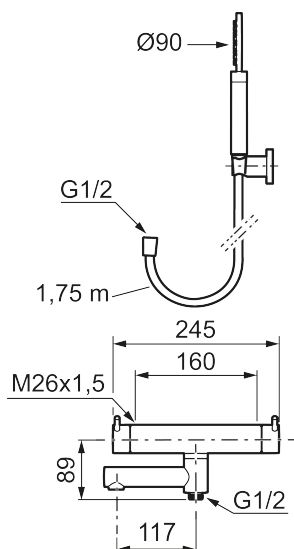

Article number: 270000 Flow 3 bar: 20.0 l/m

Description: Chrome, 160 c/c

Unique characteristics

Backflow protection unit type **EB**

- With hand shower, holder and hose in metal, PVC- and BPA-free
- Swivel spout with built-in diverter
- Pressure balanced thermostatic mixer
- Temperature handle with safety stop at 38°C
- With Eco-function
- Approved non-return valves, EN-Standard EN1717

Article number: 270000

Sparepartlist

NO.	ART NO.	RSK	DESCRIPTION
1	209575	8275496	Hand shower, chrome
1	209575.12	8275497	Hand shower, matte black
1	209575.22	8275498	Hand shower, matte white
1	209575.44	8275499	Hand shower, matte grey
1	209575.60	8275500	Hand shower, polished brass PVD
1	209575.62	8275501	Hand shower, brused brass PVD