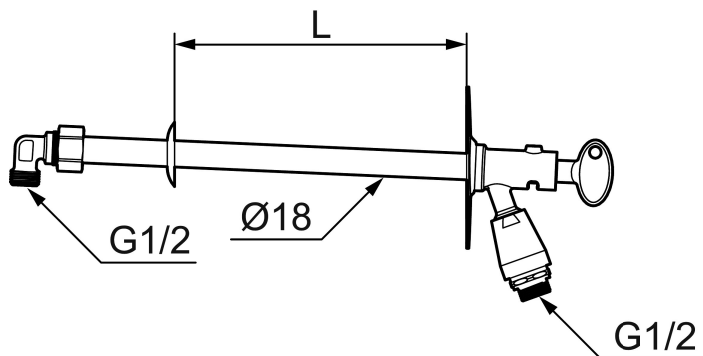

MORA GARDEN - Frost-proof garden valve

Our garden valves are self-draining and therefore frost-proof even if you forget to dismantle the garden hose before the season with degrees below zero. However, we recommended that you always remove the hose and coupling when there is a risk of low temperatures.

Article number: 461760

Description: For wall thickness max. 1000 mm

Uniqe characteristics

Backflow protection unit type 

- Self-draining
- Key included
- With approved non-return valve
- Can be cut to suit wall thickness
- Wall bracket: H=110 mm, W=60 mm
- Approved backflow prevention device, EN-Standard EN 1717