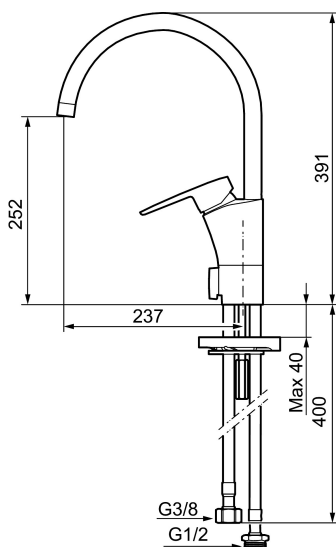

Article number: 242151 **Flow 3 bar:** 7.9 l/m

Description: Chrome, with 3/8" connecting nut

Unique characteristics

Backflow protection unit type

- ESS (energy saving system)
- Ceramic cartridge with soft closing function
- Adjustable flow control and temperature limiter
- Eco (energy and water saving aerator)
- Soft PEX[®] hoses with 3/8" connecting nut (stainless steel braided)
- Swivel spout, limitation part for 60°, 85°, 110° or 360° included
- With dishwasher valve, switchable between cold and hot water. Pre-set on cold water
- Hole diameter Ø32-37 mm