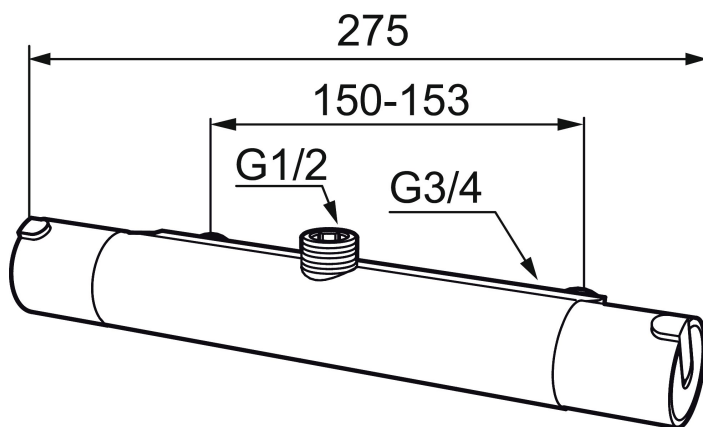

Article number: 707065

Description: Chrome

Uniqe characteristics

- With connection up for Shower Systems
- Compensates for temperature and pressure fluctuations
- Temperature handle with safety stop at 38°C
- With Eco-function
- Approved non-return valves, EN-Standard EN1717

Backflow protection unit type 

PRODUCT DESCRIPTION

MORA REXX T5 shower mixer

With their simple, minimalist design, Mora REXX mixers are the essence of Scandinavian design and functionality. Their innovation lies in their precision. When tradition and craftsmanship meet state-of-the-art manufacturing methods and inspiring design, the result is Mora REXX. The version shown here is a beautiful bath mixer with world-leading functionality, providing unbeatable safety and comfort.

Article number: 707065

Sparepartlist

NO.	ART NO.	RSK	DESCRIPTION
1	209511.AE	8345176	Temperature handle, chrome
1	209511.0011AE	8345177	Temperature handle, chrome/black
2	209513.AE	8346508	Stop ring, temperature
3	708467.AE	8345124	Headwork
4	209510.AE	8345163	On/off handle, chrome
4	209510.0011AE	8345164	On/off handle, chrome/black
5	209512.AE	8346507	Stop ring, on/off
6	708468.AE	8345130	Thermostatic unit
7	209515	8344849	Swivel spout, for coversion of shower mixer to bath/shower mixer, chrome
7	209515.0011	8344850	Swivel spout, for coversion of shower mixer to bath/shower mixer, chrome/black
8	209516.AE	8242291	Aerator kit, chrome
8	209516.0011AE	8242295	Aerator kit, chrome/Black
9	209519.AE	8938340	O-ring, for swivel spout
10	708338.AE		Non-return valve (2 pcs)
11	709339.AE	8938274	Gasket 24/15x2, 2 pcs
12	708080.AE		Holder for filter, complete

NO.	ART NO.	RSK	DESCRIPTION
13	139465.AE	8186872	Non-return valve, with lock ring
14	409659.AE	8187025	Shower connector M18x1xG1/2
15	129154.AE	8295332	Stop ring
16	209494.AE	8314141	Spout nipple incl cover ring
17	129380.AE	8345651	Non-return valve (2 pcs)