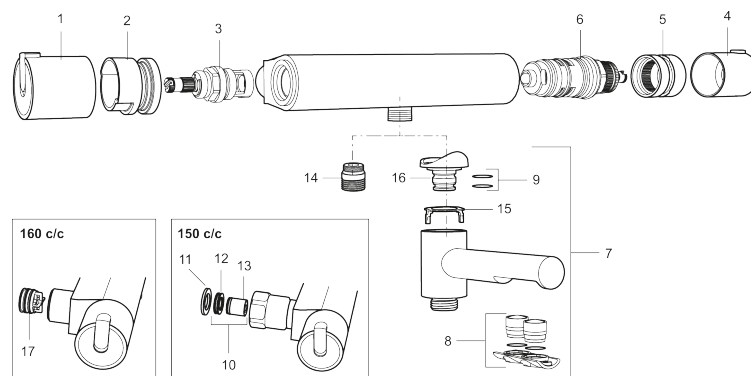

Article number: 707065

Description: Chrome

Uniqe characteristics

- With connection up for Shower Systems
- Compensates for temperature and pressure fluctuations
- Temperature handle with safety stop at 38°C
- With Eco-function
- Approved non-return valves, EN-Standard EN1717

Backflow protection unit type 

PRODUCT DESCRIPTION

MORA REXX T5 shower mixer

With their simple, minimalist design, Mora REXX mixers are the essence of Scandinavian design and functionality. Their innovation lies in their precision. When tradition and craftsmanship meet state-of-the-art manufacturing methods and inspiring design, the result is Mora REXX. The version shown here is a beautiful bath mixer with world-leading functionality, providing unbeatable safety and comfort.

Article number: 707065

Sparepartlist

NO.	ART NO.	RSK	DESCRIPTION
1	209511.AE	8345176	Temperature handle, chrome
1	209511.0011AE	8345177	Temperature handle, chrome/black
2	209513.AE	8346508	Stop ring, temperature
3	708467.AE	8345124	Headwork
4	209510.AE	8345163	On/off handle, chrome
4	209510.0011AE	8345164	On/off handle, chrome/black
5	209512.AE	8346507	Stop ring, on/off
6	708468.AE	8345130	Thermostatic unit
7	209515	8344849	Swivel spout, for coversion of shower mixer to bath/shower mixer, chrome
7	209515.0011	8344850	Swivel spout, for coversion of shower mixer to bath/shower mixer, chrome/black
8	209516.AE	8242291	Aerator kit, chrome
8	209516.0011AE	8242295	Aerator kit, chrome/Black
9	209519.AE	8938340	O-ring, for swivel spout
10	708338.AE		Non-return valve (2 pcs)
11	709339.AE	8938274	Gasket 24/15x2, 2 pcs
12	708080.AE		Holder for filter, complete

NO.	ART NO.	RSK	DESCRIPTION
13	139465.AE	8186872	Non-return valve, with lock ring
14	409659.AE	8187025	Shower connector M18x1xG1/2
15	129154.AE	8295332	Stop ring
16	209494.AE	8314141	Spout nipple incl cover ring
17	129380.AE	8345651	Non-return valve (2 pcs)