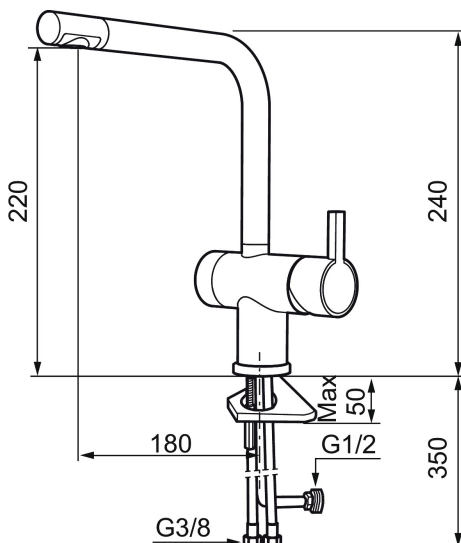

Article number: 707115.0065 Flow 3 bar: 8.1 l/m

Description: Chrome/gold

Unique characteristics

Backflow protection unit type 

- ESS (energy saving system)
- Ceramic cartridge
- Adjustable flow control and temperature limiter
- Eco (energy and water saving constant flow aerator, 7,6 l/min at 200–600 kPa)
- Soft PEX[®] hoses with 3/8" connecting nut (stainless steel braided)
- Swivel spout, limitation part for 60°, 120° or 360° included
- With dishwasher valve, switchable between cold and hot water. Pre-set on cold water
- Hole diameter Ø32-35 mm