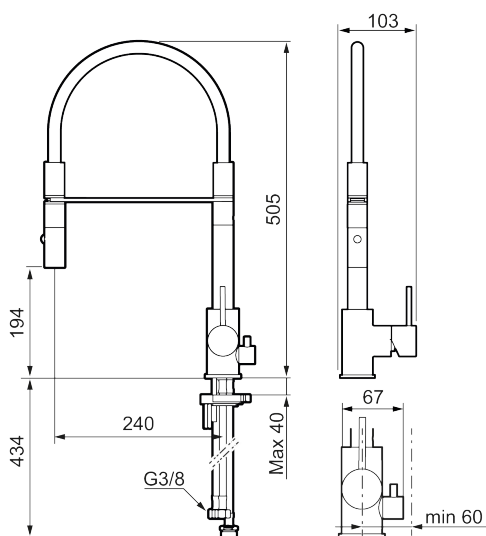

Article number: 272091.12CA Flow 3 bar: 6.0 l/m

Description: Matte black

### Unique characteristics

Backflow protection unit type **EB**

- Nozzle with two spray patterns (normal and rinse)
- Ceramic cartridge
- Adjustable flow control and temperature limiter
- Swivel spout, limitation part for 60°, 85°, 110° or 360° included
- Soft PEX® hoses with 3/8" connecting nut (stainless steel braided)
- Approved non-return valves, EN-Standard EN1717
- Hole diameter Ø34-37 mm