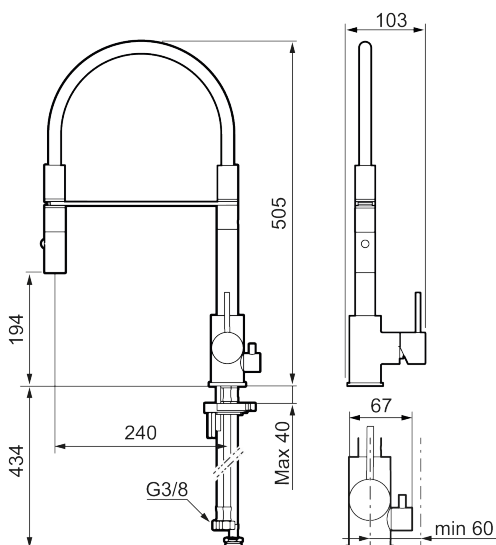

Article number: 272091.12CA Flow 3 bar: 6.0 l/m

Description: Matte black

Unique characteristics

Backflow protection unit type 

- Nozzle with two spray patterns (normal and rinse)
- Ceramic cartridge
- Adjustable flow control and temperature limiter
- Eco (energy and water saving constant flow aerator, 6 l/min at 200–600 kPa)
- Swivel spout, limitation part for 60°, 85°, 110° or 360° included
- Soft PEX® hoses with 3/8" connecting nut (stainless steel braided)
- Approved non-return valves, EN-Standard EN1717
- Hole diameter Ø34-37 mm