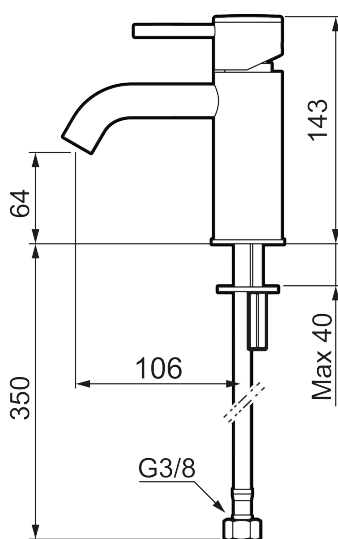

## MORA INXX II soft, small basin mixer

INXX II basin mixers are available in three different heights, including small which is suitable for small basins. With its durable chrome finish and essential design, the INXX II soft enhances the feeling of comfort, quality and elegance in your bathroom. The mixer has been tested and approved according to current building regulations and is energy-efficient, which means it reduces water and energy use without compromising on comfort. A push down-waste in a matching colour is available as an accessory.

Article number: 273001.CA Flow 3 bar: 4.5 l/m

Description: Chrome

#### Unique characteristics

Backflow protection unit type **AA**

- Ceramic cartridge
- Adjustable flow control and temperature limiter
- Soft PEX<sup>®</sup> hoses with 3/8" connecting nut (stainless steel braided)
- Hole diameter Ø34-37 mm

NO.	ART NO.	RSK	DESCRIPTION
1	409701.60AE	8394080	Lever, complete, polished brass PVD
1	409701.62AE	8394081	Lever, complete, brushed brass PVD
2	409703.AE	8437060	Ceramic cartridge
3	409706.AE	8281571	Aerator M16,5 ext., 5 l/min at 200–600 kPa
3	S600227		Aerator M16,5 ext., 3 l/min at 200–600 kPa
4	209518.AE	8346911	Fastening details
5	409708.AE	8394122	Care-handle, chrome
5	409708.12AE	8394123	Care-handle, matte black
5	409708.22AE	8394124	Care-handle, matte white
5	409708.44AE	8394125	Care-handle, matte grey
5	409708.60AE	8394126	Care-handle, polished brass PVD
5	409708.62AE	8394127	Care-handle, brushed brass PVD