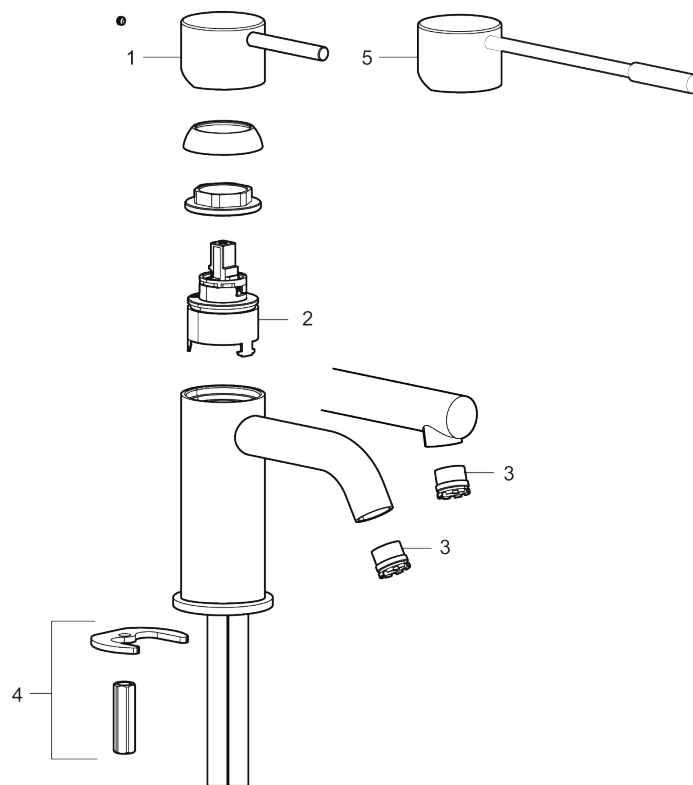

PRODUCT DESCRIPTION

MORA INXX II soft, small basin mixer

INXX II basin mixers are available in three different heights, including small which is suitable for small basins. With its durable chrome finish and essential design, the INXX II soft enhances the feeling of comfort, quality and elegance in your bathroom. The mixer has been tested and approved according to current building regulations and is energy-efficient, which means it reduces water and energy use without compromising on comfort. A push down-waste in a matching colour is available as an accessory.

About the collection

INXX II is an elegant, timeless collection in a palette of carefully selected colours. Offering a combination of high quality, sober design and outstanding comfort, this is the ultimate collection.

Article number: 273001.CA

Sparepartlist

NO.	ART NO.	RSK	DESCRIPTION
1	409701.AE	8394076	Lever, complete, chrome
1	409701.12AE	8394077	Lever, complete, matte black
1	409701.22AE	8394078	Lever, complete, matte white
1	409701.44AE	8394079	Lever, complete, matte grey