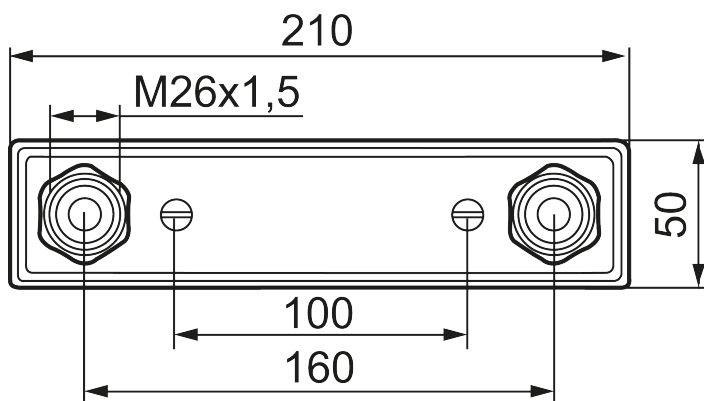

## Wall Plate 160 c/c, for PE-X-, PE-RT-, PB- and multilayer-pipes

We have a wide selection of wall plate in a choice of six colours, with screws that match the colour of the plate. Brackets are available for the models P-EX 15 and P-EX 16 and in 150 and 160 c/c.

Article number: 650281

Description: Chrome, D: Ø16

Unique characteristics

- For concealed fitting
- With screws and wall seal
- Connection remains on the surface of the wall

**Connections has product certification issued by a product certification body in Sweden, RISE Certification, for:**

- PE-X enligt EN ISO 15875: 15x2.5, 16x2.0 & 16x2.2
- PE-RT enligt EN ISO 22391: 15x2.5 & 16x2.2
- PB enligt EN ISO 15876: 16x2.0

**Multilayer pipe by manufacture:**

- Uponor UNI PIPE PE-RT/AL/PE-RT 16\*2
- Thermotech MultiSystem AluComposite PE-RT Type2/AL/PE-RT Typ2 16\*2
- Roth Systemrohr Alu-Laserplus 16\*2 mm PE-RT TypII/Al/PE-RT TypII
- LK PAL Universal Pipe A16 16\*2,0
- TECElogo dimension 16 – multilayer pipe – PE-RT/Al/PE-RT 16\*2,0 mm
- TECElogo dimension 16 – multilayer pipe – PE-Xc/Al/PE-RT 16\*2,0 mm
- FRÄNKISCHE turatec multi 16\*2 PE-RT III/Al/PE-RT II
- HENCO RIXc PE-Xc/Al/PE-Xc 16\*2