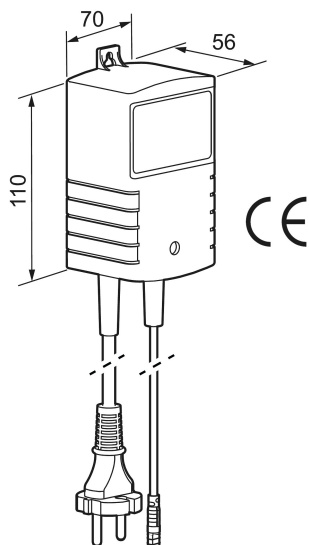

Unique characteristics

Transformer variable 6–12V

Article number: 729471

- For Mora Tronic Compact, produced before 2019 - 6/9V
- For Mora Tronic shower panels, produced before 2019 - 6/9V
- For Mora Tronic basin mixer - 12V
- For Mora Tronic Solid - 7,5V
- Enclosure class: IP45
- Should be installed with the cables downwards (to provide protection from water jets ~IP45)
- 6–12V DC
- 0,8A
- Operating temperature range: 0–40 °C
- Delivered with 0.5 m secondary lead, 2 m rubber cable with plug (the plug is not earthed but is compatible with earthed sockets, double insulated transformer)
- Maximum 3 extension cables of 5 m per mixer
- Supplies up to 8 mixers