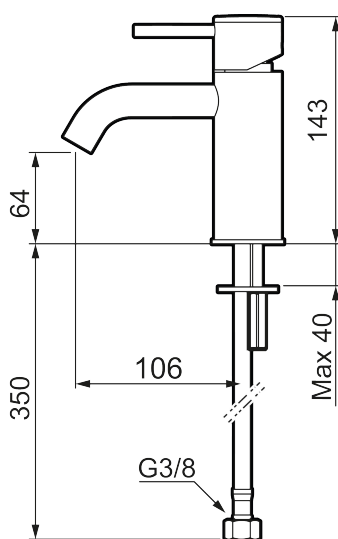

## MORA INXX II soft, small basin mixer

INXX II basin mixers are available in three different heights, including small which is suitable for small basins. With its durable matt grey finish and essential design, the INXX II soft enhances the feeling of comfort, quality and elegance in your bathroom. The mixer has been tested and approved according to current building regulations and is energy-efficient, which means it reduces water and energy use without compromising on comfort. A push down-waste in a matching colour is available as an accessory.

Article number: 273001.44CA Flow 3 bar: 4.5 l/m

Description: Matte grey

- Ceramic cartridge
- Adjustable flow control and temperature limiter
- Soft PEX® hoses with 3/8" connecting nut (stainless steel braided)
- Hole diameter Ø34-37 mm