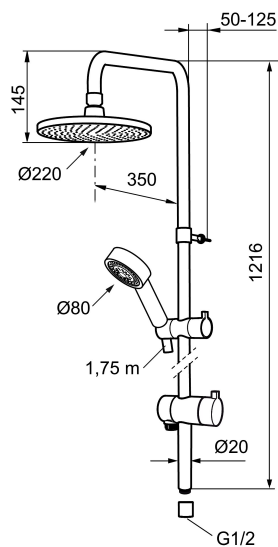

MORA REXX S5 shower system

Mora REXX is the essence of Scandinavian design and functionality. Minimalism and simplicity characterise this product line. Its innovation lies in its precision. When tradition and craftsmanship meet state-of-the-art manufacturing methods and inspiring design, the result is Mora REXX. This generous shower includes a wide overhead shower head and a practical hand shower, both with an anti-limescale system.

Article number: 130014

Description: Chrome

- Diverter with ceramic cartridge
- Shower hose in metal, PVC- and BPA-free
- With Easy-Clean anti-limescale system
- Shower bar can be shortened if required
- Connection with G1/2
- Diverter can be mounted with lever pointing in chosen direction
- Eco (energy and water saving hand shower 9 l/min, shower head 12 l/min)