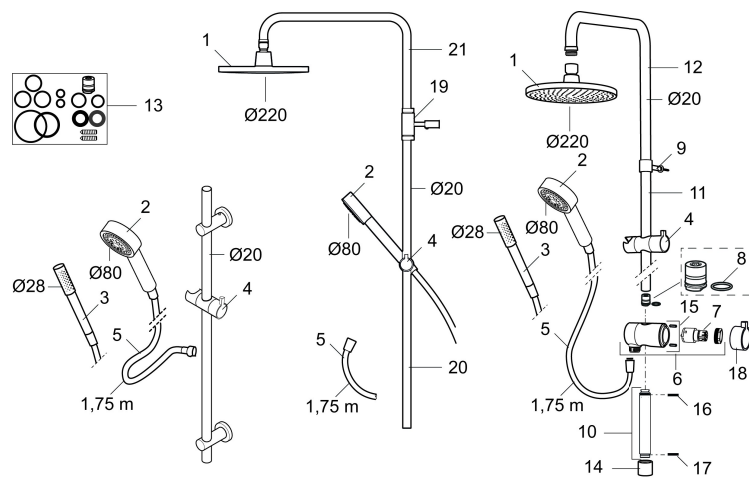

Article number: 130014

Description: Chrome

- Diverter with ceramic cartridge
- Shower hose in metal, PVC- and BPA-free
- With Easy-Clean anti-limescale system
- Shower bar can be shortened if required
- Connection with G1/2
- Diverter can be mounted with lever pointing in chosen direction
- Eco (energy and water saving hand shower 9 l/min, shower head 12 l/min)

PRODUCT DESCRIPTION

MORA REXX S5 shower system

Mora REXX is the essence of Scandinavian design and functionality. Minimalism and simplicity characterise this product line. Its innovation lies in its precision. When tradition and craftsmanship meet state-of-the-art manufacturing methods and inspiring design, the result is Mora REXX. This generous shower includes a wide overhead shower head and a practical hand shower, both with an anti-limescale system.

Article number: 130014

Sparepartlist

NO.	ART NO.	RSK	DESCRIPTION
1	131192	8180715	Shower head, 220 mm, chrome
2	130356	8199194	Hand shower, chrome
3	209534	8199198	Hand shower, chome
3	209534.75	8199199	Hand shower, stainless look
4	130357.AA	8762735	Slider, chrome, retail packed
4	130357.0011AE	8762729	Slider, chrome/black
5	139835.AE	8199159	Shower hose in metal, 1750 mm
6	409430.AE	8541683	Diverter
7	409417.AA	8541628	Cartridge for diverter
8	639173.AE	8295314	Gasket (2 pcs)
9	139906.AE	8180378	Clip for shower bar 20 mm
10	209549.AE	8180946	Connecting pipe
11	209548.AE	8180944	Lower bar
12	209550.AE	8180947	Upper bar for S5

NO.	ART NO.	RSK	DESCRIPTION
13	409425.AE	8346925	Spare bag for Mora Shower System
14	209291.AE	8295321	Transition nipple G1/2 - M18x1
15	139812.AE	8295323	Stop screw M5x20
16	309246.AE	8295312	O-ring (13,1 x 1,6)
17	609029.AE	8295315	O-ring (16,1 x 1,6)
18	409520.AE	8348107	Handle for diverter
19	409590.AE	8221731	Clip for shower bar, chrome
20	209648.AE	8217836	Lower bar, chrome
21	209650.AE	8217835	Upper bar