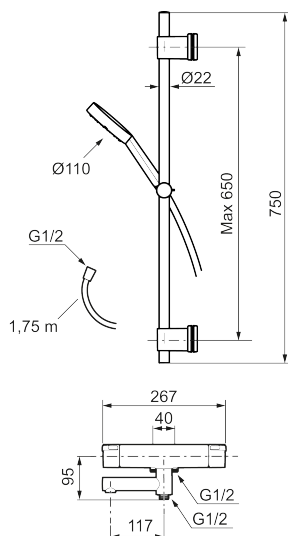

Unique characteristics

Backflow protection unit type **EB**

MMIX II bath & shower kit

The MMIX II bath & shower kit features an updated design for its hand shower unit and an enhanced thermostat. Mora's signature attention to detail and focus on quality mean this sleek chrome shower delivers on all fronts.

Article number: 334040 **Flow 3 bar:** 22.9 l/m

Description: Chrome, 40 c/c, pipe connection down

Consist of:

MORA MMIX II thermostatic mixer:

- Swivel spout with built-in diverter
- Pressure balanced thermostatic mixer
- With reversible headwork
- Temperature handle with safety stop at 38°C
- With Eco-function
- Lead Free material
- Approved non-return valves, EN-Standard EN1717
- Note! Not for Vaska

MORA MMIX II shower set (art.no. 331300):

- Shower hose in metal, PVC- and BPA-free
- With adjustable wall brackets for usage of existing screw holes
- With Easy-Clean anti-limescale system