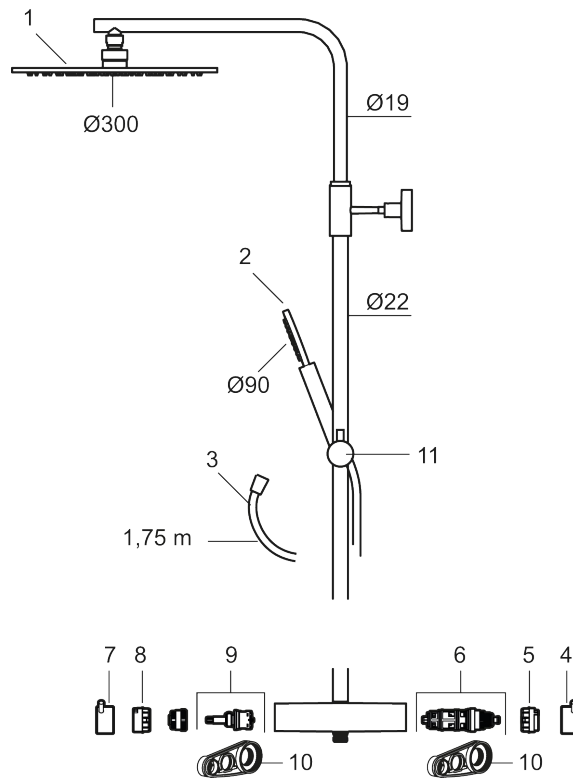

MORA INXX II Shower System:

- Shower hose in metal, PVC- and BPA-free
- With Easy-Clean anti-limescale system
- Adjustable height
- Hand shower 7,5 l/min, shower head 11 l/min

PRODUCT DESCRIPTION

MORA INXX II shower system kit

Article number: 271900

Sparepartlist

| NO. | ART NO. | RSK | DESCRIPTION |
|-----|-----------|---------|---------------------------------|
| 1 | 130348 | 8237489 | Shower head 300 mm, chrome |
| 1 | 130348.12 | 8237490 | Shower head 300 mm, matte black |
| 1 | 130348.22 | 8237491 | Shower head 300 mm, matte white |