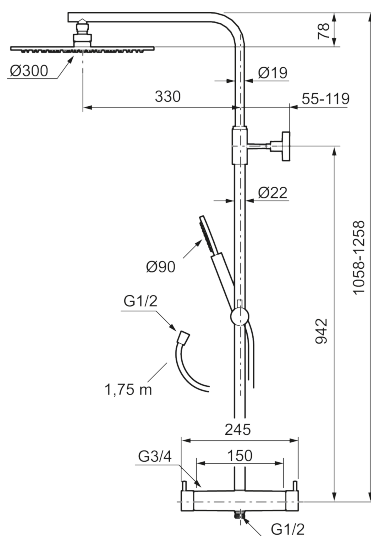

Article number: 271900 Flow 3 bar: 11.3 l/m

Description: Chrome, 150 c/c

Unique characteristics

MORA INXX II thermostatic mixer:

- Pressure balanced thermostatic mixer
- With reversible headwork
- Temperature handle with safety stop at 38°C
- With Eco-function
- Approved non-return valves, EN-Standard EN1717

MORA INXX II Shower System:

- Shower hose in metal, PVC- and BPA-free
- With Easy-Clean anti-limescale system
- Adjustable height
- Hand shower 7,5 l/min, shower head 11 l/min

PRODUCT DESCRIPTION

MORA INXX II shower system kit

Article number: 271900

Sparepartlist

| NO. | ART NO. | RSK | DESCRIPTION |
|-----|-----------|---------|---------------------------------|
| 1 | 130348 | 8237489 | Shower head 300 mm, chrome |
| 1 | 130348.12 | 8237490 | Shower head 300 mm, matte black |
| 1 | 130348.22 | 8237491 | Shower head 300 mm, matte white |