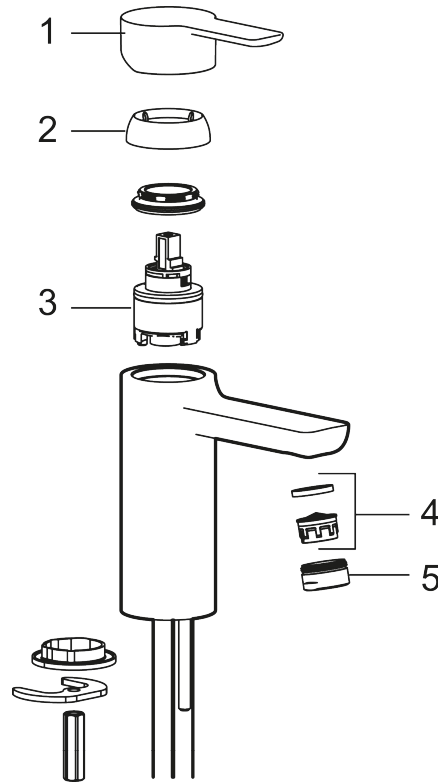

Article number: 343001.LD1 **Flow 3 bar:** 1.5 l/m

Description: Chrome, LEED/BREEAM compliant

- ESS (energy saving system)
- Adjustable flow control and temperature limiter
- Soft PEX® hoses with 3/8" connecting nut (stainless steel braided)
- Lead Free material
- Hole diameter Ø34-37 mm

Unique characteristics

Backflow protection unit type 

PRODUCT DESCRIPTION

LYNX basin mixer

A basin mixer with a sculptural, timeless look in clean chrome or matte black. Flattened elements blend with soft curves for a dramatic profile. The mixer enjoys our leading sustainable functionality.

Article number: 343001.LD1

Sparepartlist

NO.	ART NO.	RSK	DESCRIPTION
1	S600239	8387192	
1	S600239.12	8387193	
2	S600240	8397022	
2	S600240.12	8397023	
3	S600242	8387196	
4	132205.AE	8281441	Aerator insert, 5 l/min at 200–600 kPa
4	S600072	8281671	Aerator insert, 3 l/min at 200–600 kPa
4	S600226	8280024	Aerator insert, 1,7 l/min at 200–600 kPa
5	S600156	8280014	Housing M24 ext., 13 mm, chrome