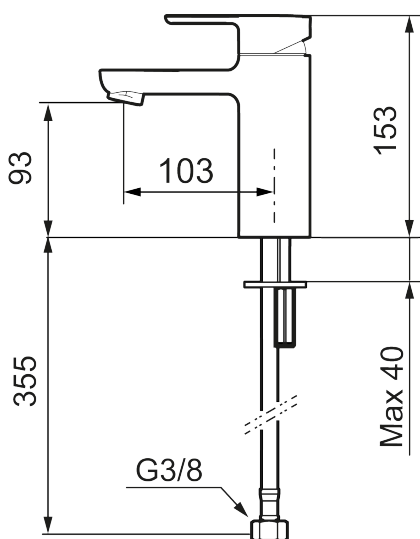

Unique characteristics

Backflow protection unit type